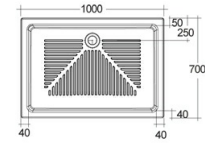

RAK-MARE

Piatto Doccia

RAK
CERAMICS

Scheda tecnica

Dimensioni: 700 x 1000 mm

Peso: 38 Kg

Colore: bianco alpino

Dimensions: All dimensions in mm. Tolerance of vitreous china & fireclay items: $\pm 5\%$ for below 200mm and $\pm 3\%$ for above 200mm; for all other items tolerance $\pm 1\%$. Note: Due to a continuing development program to improve design and performance, the manufacturer reserves all rights to vary specifications without prior information. Please note accessories are for photographic use only.