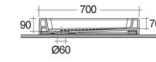

RAK-MARE

Piatto Doccia

RAK
CERAMICS

Scheda tecnica

Dimensioni: 700 x 1000 mm

Peso: 38 Kg

Colore: bianco alpino

Dimensions: All dimensions in mm. Tolerance of vitreous china & fireclay items: $\pm 5\%$ for below 200mm and $\pm 3\%$ for above 200mm; for all other items tolerance $\pm 1\%$. Note: Due to a continuing development program to improve design and performance, the manufacturer reserves all rights to vary specifications without prior information. Please note accessories are for photographic use only.