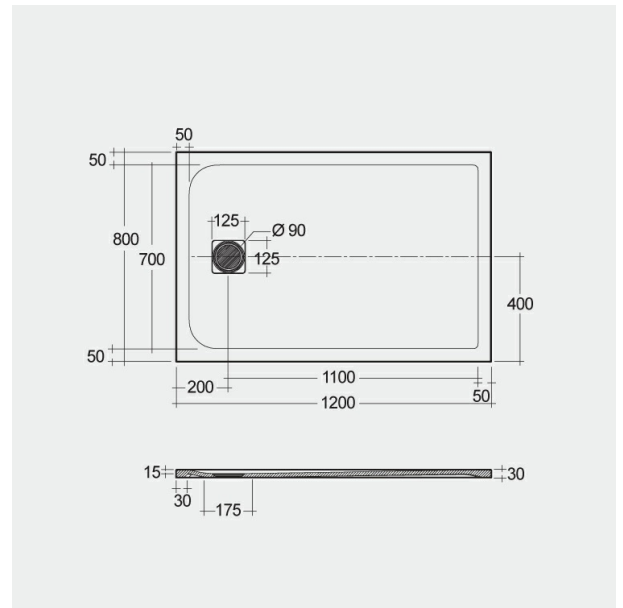

RAK-FEELING - RFST080120S514

Piatto Doccia

RAK
CERAMICS

Scheda tecnica

Dimensioni: 800 x 1200 mm

Peso: 34.5 Kg

Colore: Cappuccino

Collezione: [RAK-FEELING SHOWERTRAYS](#)

Codice

Nome

RFST080120S514

RAK - FEELING 80 X120 CM

Dimensions: All dimensions in mm. Tolerance of vitreous china & fireclay items: $\pm 5\%$ for below 200mm and $\pm 3\%$ for above 200mm; for all other items tolerance $\pm 1\%$. Note: Due to a continuing development program to improve design and performance, the manufacturer reserves all rights to vary specifications without prior information. Please note accessories are for photographic use only.