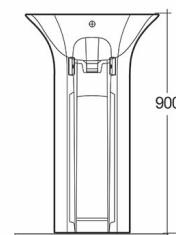

RAK-SENSATION

Lavabo | Lavabo Free Standing

RAK
CERAMICS

Scheda tecnica

Dimensioni: 550 x 460 mm

Peso: 40 Kg

Colore: bianco alpino

Forma: Ovale

Troppopieno: sì

Collezione: [RAK-SENSATION](#)

Codice Nome

SENF55500AWHA SENSATION WASH BASIN FULL PEDESTAL 55CM - 2

Dimensions: All dimensions in mm. Tolerance of vitreous china & fireclay items: $\pm 5\%$ for below 200mm and $\pm 3\%$ for above 200mm; for all other items tolerance $\pm 1\%$. Note: Due to a continuing development program to improve design and performance, the manufacturer reserves all rights to vary specifications without prior information. Please note accessories are for photographic use only.