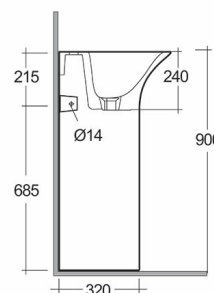

RAK-SENSATION

Lavabo | Lavabo Free Standing

RAK
CERAMICS

Scheda tecnica

Dimensioni: 550 x 460 mm

Peso: 40 Kg

Colore: bianco alpino

Forma: Ovale

Troppopieno: sì

Collezione: [RAK-SENSATION](#)

Codice Nome

SENF55500AWHA SENSATION WASH BASIN FULL PEDESTAL 55CM - 2

Dimensions: All dimensions in mm. Tolerance of vitreous china & fireclay items: $\pm 5\%$ for below 200mm and $\pm 3\%$ for above 200mm; for all other items tolerance $\pm 1\%$. Note: Due to a continuing development program to improve design and performance, the manufacturer reserves all rights to vary specifications without prior information. Please note accessories are for photographic use only.