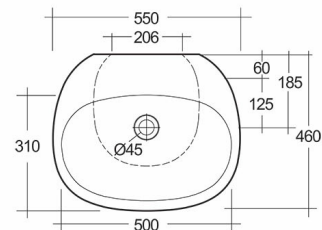

RAK-SENSATION

Lavabo | Lavabo Free Standing

RAK
CERAMICS

Scheda tecnica

Dimensioni: 550 x 460 mm

Peso: 40 Kg

Colore: bianco alpino

Forma: Ovale

Troppopieno: sì

Collezione: [RAK-SENSATION](#)

Codice Nome

SENF55500AWHA SENSATION WASH BASIN FULL PEDESTAL 55CM - 2

Dimensions: All dimensions in mm. Tolerance of vitreous china & fireclay items: $\pm 5\%$ for below 200mm and $\pm 3\%$ for above 200mm; for all other items tolerance $\pm 1\%$. Note: Due to a continuing development program to improve design and performance, the manufacturer reserves all rights to vary specifications without prior information. Please note accessories are for photographic use only.