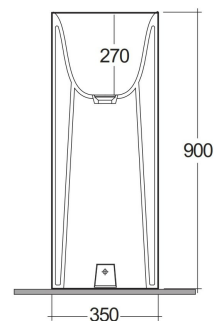

## Scheda tecnica

Dimensioni: 360 x 360 mm

Colore: bianco alpino

Forma: Rotonda

Collezione: [RAK-Petit](#)

## Nome

PETFS13600AWHA RAK-PETIT ROUND FREE STANDING WASHBASIN 36 CM  
W/O TAP HOLE - PETFS13600AWHA

Dimensions: All dimensions in mm. Tolerance of vitreous china & fireclay items:  $\pm 5\%$  for below 200mm and  $\pm 3\%$  for above 200mm; for all other items tolerance  $\pm 1\%$ . Note: Due to a continuing development program to improve design and performance, the manufacturer reserves all rights to vary specifications without prior information. Please note accessories are for photographic use only.