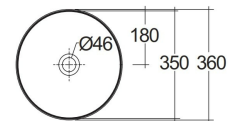

## Scheda tecnica

Dimensioni: 360 x 360 mm

Colore: bianco alpino

Forma: Rotonda

Collezione: [RAK-Petit](#)

## Nome

PETFS13600AWHA RAK-PETIT ROUND FREE STANDING WASHBASIN 36 CM  
W/O TAP HOLE - PETFS13600AWHA

Dimensions: All dimensions in mm. Tolerance of vitreous china & fireclay items:  $\pm 5\%$  for below 200mm and  $\pm 3\%$  for above 200mm; for all other items tolerance  $\pm 1\%$ . Note: Due to a continuing development program to improve design and performance, the manufacturer reserves all rights to vary specifications without prior information. Please note accessories are for photographic use only.