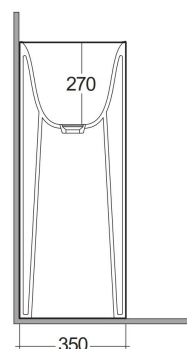

## Scheda tecnica

Dimensioni: 360 x 360 mm

Colore: bianco alpino

Forma: Rotonda

Collezione: [RAK-Petit](#)

## Nome

PETFS13600AWHA RAK-PETIT ROUND FREE STANDING WASHBASIN 36 CM  
W/O TAP HOLE - PETFS13600AWHA

Dimensions: All dimensions in mm. Tolerance of vitreous china & fireclay items:  $\pm 5\%$  for below 200mm and  $\pm 3\%$  for above 200mm; for all other items tolerance  $\pm 1\%$ . Note: Due to a continuing development program to improve design and performance, the manufacturer reserves all rights to vary specifications without prior information. Please note accessories are for photographic use only.