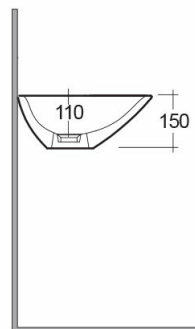

RAK-MORNING

Lavabo | Appoggio

RAK
CERAMICS

Scheda tecnica

Dimensioni: 380 x 540 mm

Peso: 9 Kg

Colore: bianco alpino

Forma: Ovale

Collezione: [RAK-MORNING](#)

Codice	Nome
MORCT5400AWHA	MORNING WASH BASIN COUNTER TOP 54CM

Dimensions: All dimensions in mm. Tolerance of vitreous china & fireclay items: $\pm 5\%$ for below 200mm and $\pm 3\%$ for above 200mm; for all other items tolerance $\pm 1\%$. Note: Due to a continuing development program to improve design and performance, the manufacturer reserves all rights to vary specifications without prior information. Please note accessories are for photographic use only.