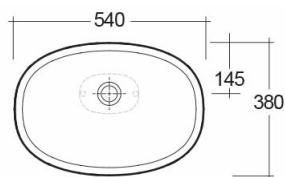

RAK-MORNING

Lavabo | Appoggio

RAK
CERAMICS

Scheda tecnica

Dimensioni: 380 x 540 mm

Peso: 9 Kg

Colore: bianco alpino

Forma: Ovale

Collezione: [RAK-MORNING](#)

Codice	Nome
MORCT5400AWHA	MORNING WASH BASIN COUNTER TOP 54CM

Dimensions: All dimensions in mm. Tolerance of vitreous china & fireclay items: $\pm 5\%$ for below 200mm and $\pm 3\%$ for above 200mm; for all other items tolerance $\pm 1\%$. Note: Due to a continuing development program to improve design and performance, the manufacturer reserves all rights to vary specifications without prior information. Please note accessories are for photographic use only.