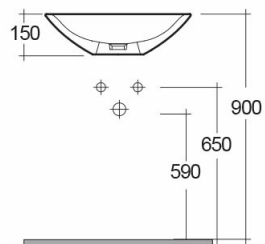

RAK-MORNING

Lavabo | Appoggio

RAK
CERAMICS

Scheda tecnica

Dimensioni: 380 x 540 mm

Peso: 9 Kg

Colore: bianco alpino

Forma: Ovale

Collezione: [RAK-MORNING](#)

Codice	Nome
MORCT5400AWHA	MORNING WASH BASIN COUNTER TOP 54CM

Dimensions: All dimensions in mm. Tolerance of vitreous china & fireclay items: $\pm 5\%$ for below 200mm and $\pm 3\%$ for above 200mm; for all other items tolerance $\pm 1\%$. Note: Due to a continuing development program to improve design and performance, the manufacturer reserves all rights to vary specifications without prior information. Please note accessories are for photographic use only.