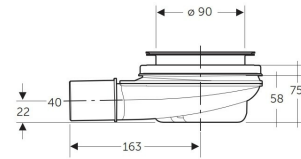

RAK-FEELING SHOWER TRAYS

RAK-FEELING SHOWER TRAYS

RAK
CERAMICS

Scheda tecnica

Dimensioni: 0 x 163 mm

Colore: Beige

Codice:

Collezione: [RAK-FEELING SHOWERTRAYS](#)

Codice	Nome
--------	------

RFXXGW00001	RAK-FEELING SHOWER DRAIN DEPTH OF WATER SEAL 30MM
-------------	---

Dimensions: All dimensions in mm. Tolerance of vitreous china & fireclay items: $\pm 5\%$ for below 200mm and $\pm 3\%$ for above 200mm; for all other items tolerance $\pm 1\%$. Note: Due to a continuing development program to improve design and performance, the manufacturer reserves all rights to vary specifications without prior information. Please note accessories are for photographic use only.