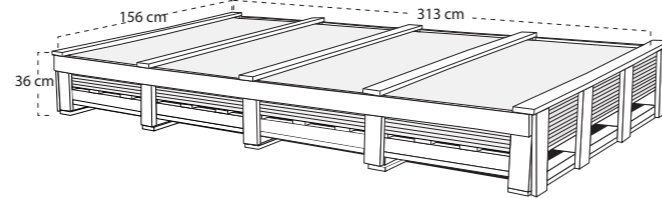

PRODUCT GUIDE

Packaging details

162x324 PALLET DIMENSIONS (Horizontal)

PACKING MATERIAL	LENGTH (cm)	WIDTH (cm)	HEIGHT (cm)
WOODEN BOX	328	175	37

144x305 PALLET DIMENSIONS (Horizontal)

PACKING MATERIAL	LENGTH (cm)	WIDTH (cm)	HEIGHT (cm)
WOODEN BOX	313	156	36

SIZE (cm)	THICKNESS (mm)	FINISH	TILE AREA (sqm)	KG per pc	PCS per pallet	TILE AREA per pallet (sqm)	WEIGHT per pallet (kg)
162x324	12	Matt / Polished	5.25	150	15	78.75	2390
144x305	14	Matt / Polished	4.39	142	10	43.9	1535