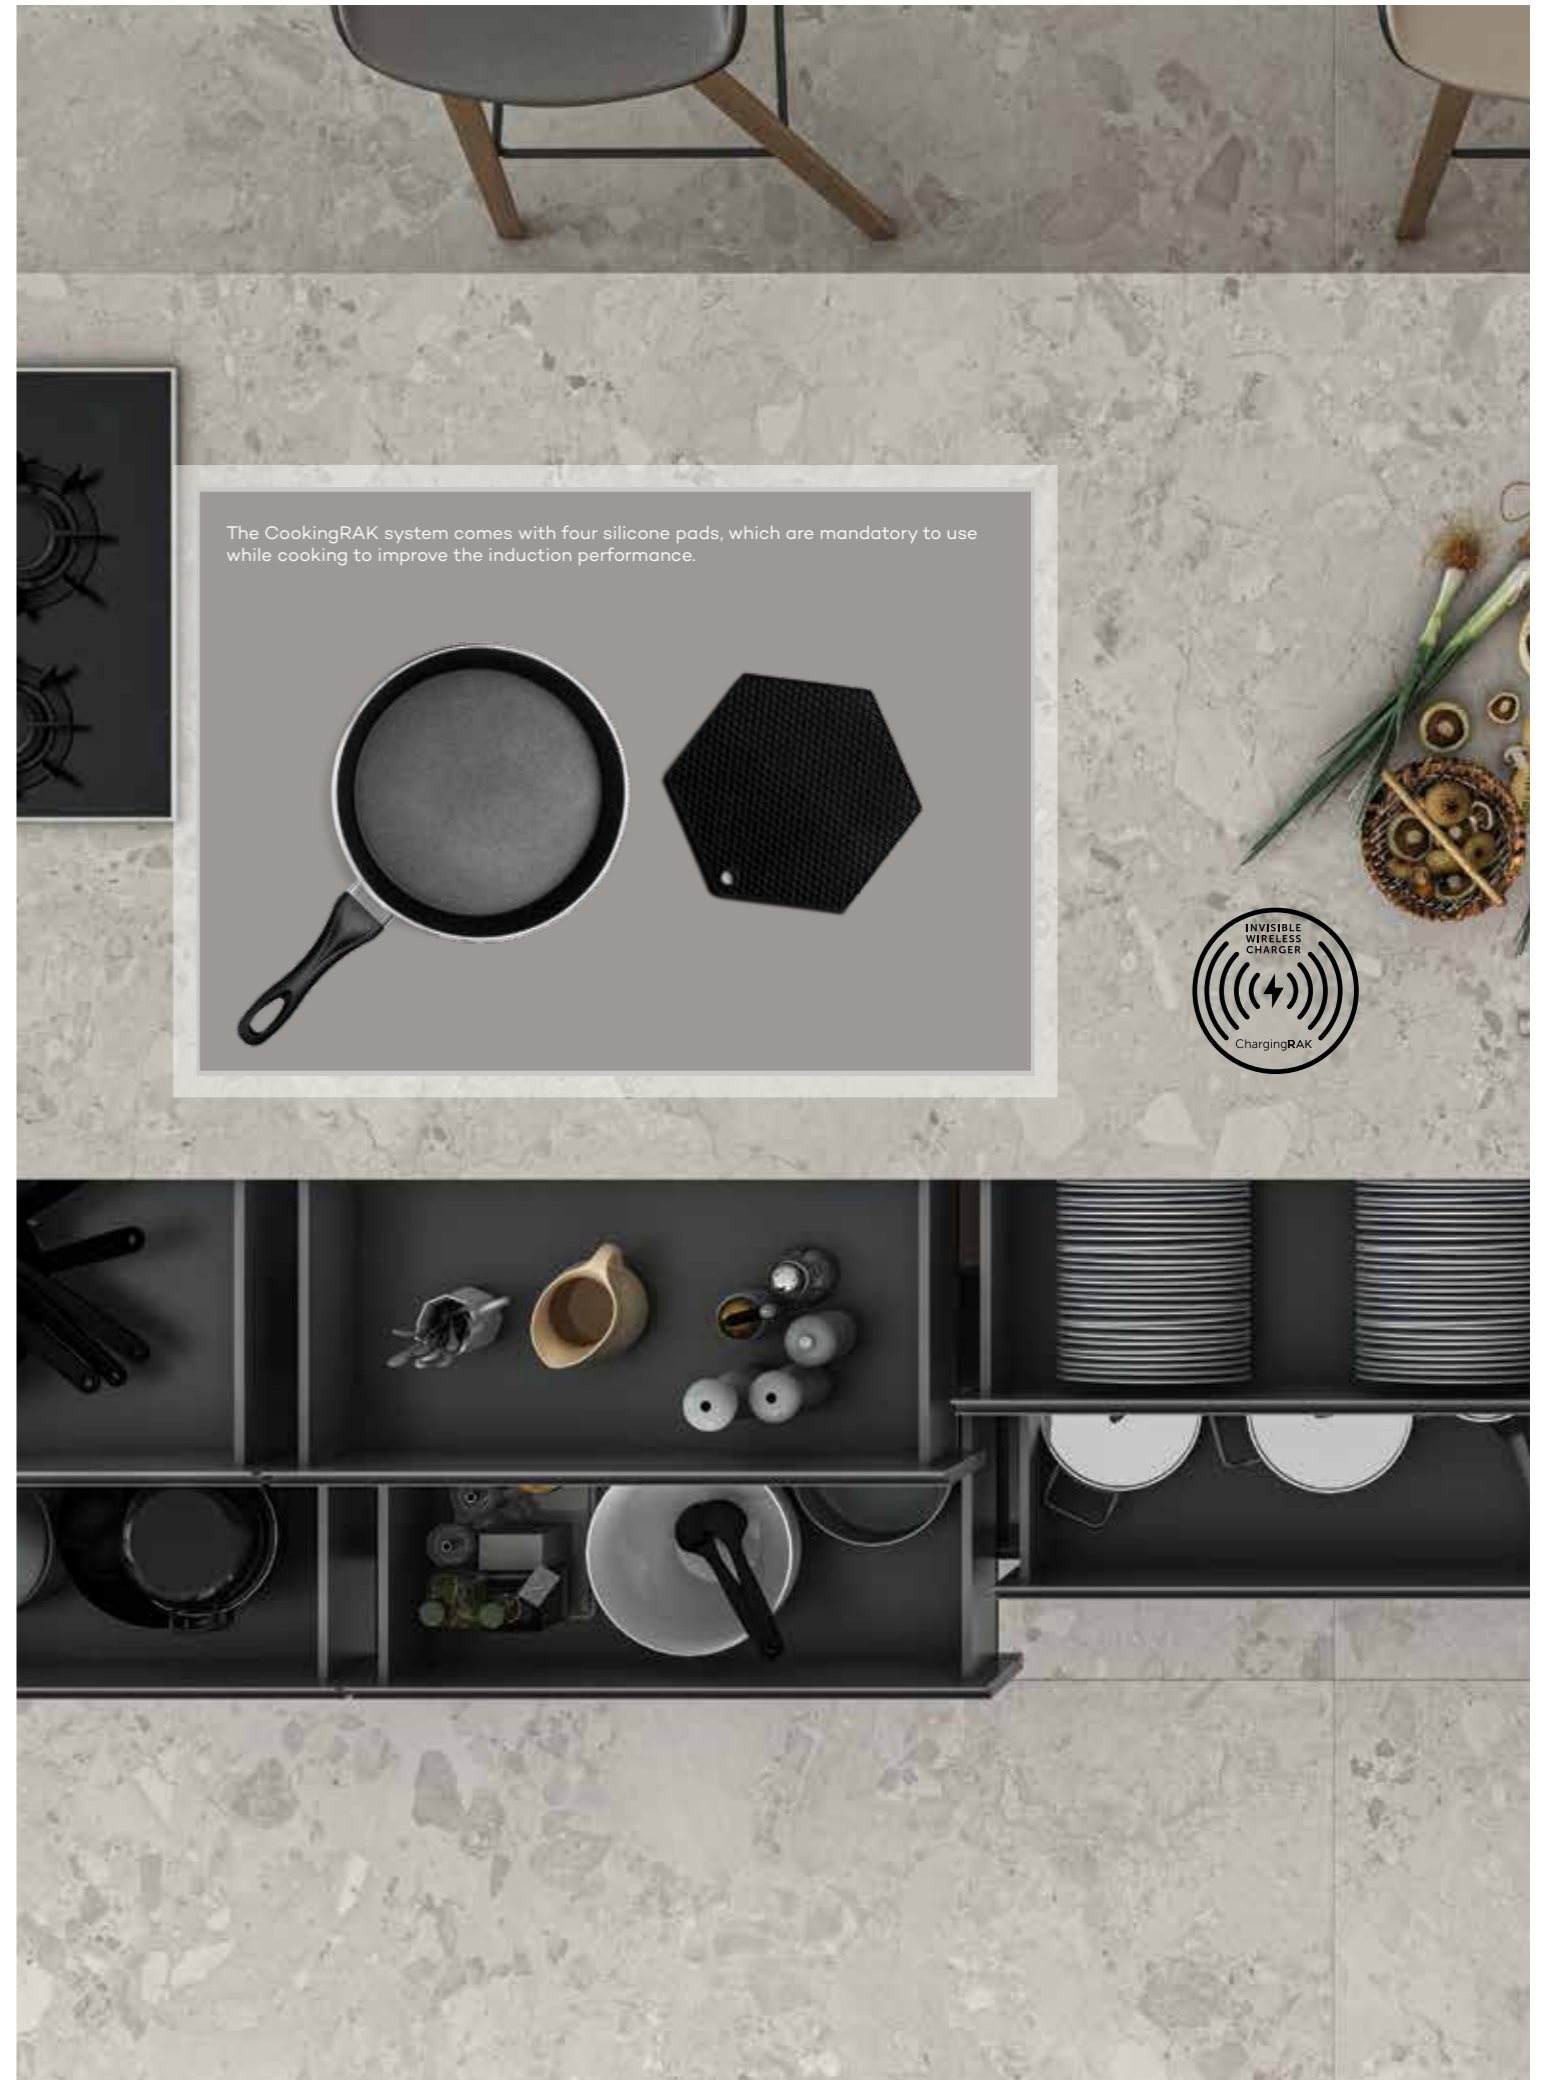

## INVISIBLE WIRELESS CHARGER

Charging Distance  
30mm Max

Output  
10W Max

Under Table  
Installation

Supports all  
wireless  
charging phones

**30mm(1.18")**  
Max Charging Distance

**Massimo Bottura**  
3 Michelin Stars Chef