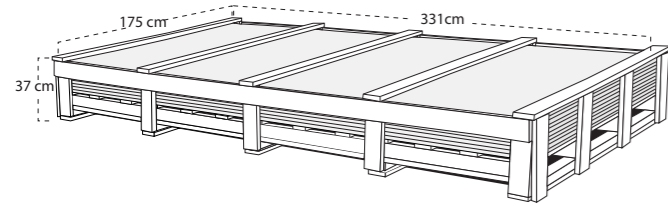

PRODUCT GUIDE

Packaging details

162x324 PALLET DIMENSIONS (Horizontal)

PACKING MATERIAL	LENGTH (cm)	WIDTH (cm)	HEIGHT (cm)
WOODEN BOX	328	175	37

144x305 PALLET DIMENSIONS (Horizontal)

PACKING MATERIAL	LENGTH (cm)	WIDTH (cm)	HEIGHT (cm)
WOODEN BOX	313	156	36

SIZE (cm)	THICKNESS (mm)	FINISH	TILE AREA (sqm)	KG per pc	PCS per pallet	TILE AREA per pallet (sqm)	WEIGHT per pallet (kg)
162x324	12	Matt / Polished	5.25	150	15	78.75	2390
144x305	14	Matt / Polished	4.39	142	10	43.9	1535