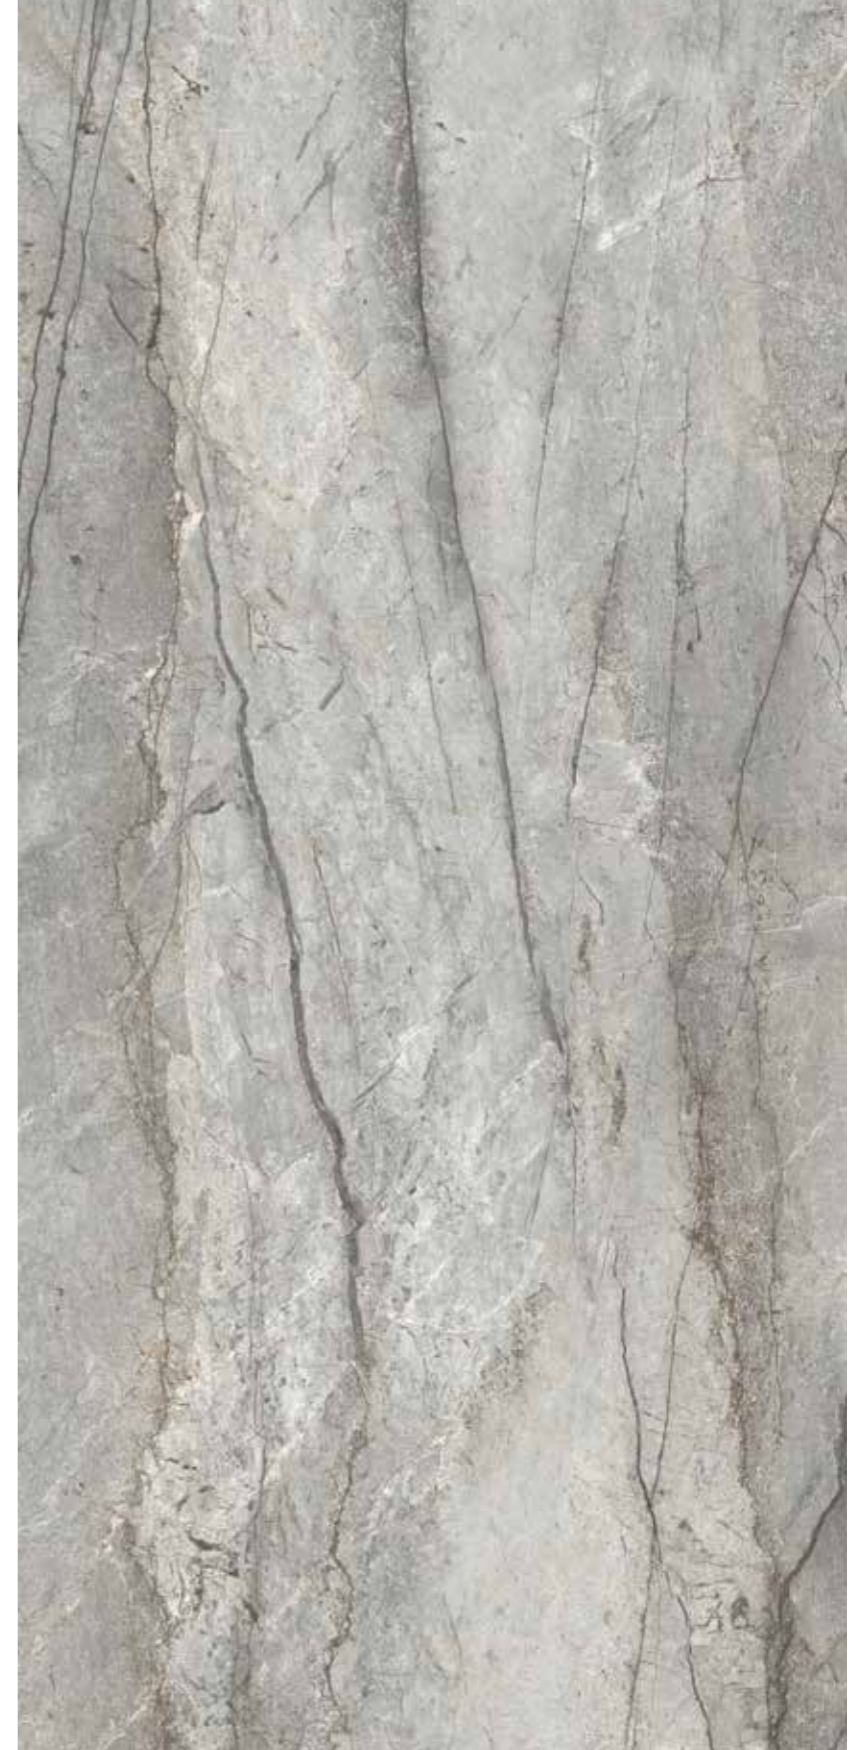

# BRECCIA ADIGE GREY

Porcelain Tiles • Unrectified • Smooth • Polished

>14 mm  
144x305 cm  
56.69"x120.07"

NAME	BRECCIA ADIGE GREY
SIZE (cm / inches)	144x305 / 56.69"x120.07"
THICKNESS (mm)	14
CODE (polished)	A4MGBRAE-GRY.NOXCD