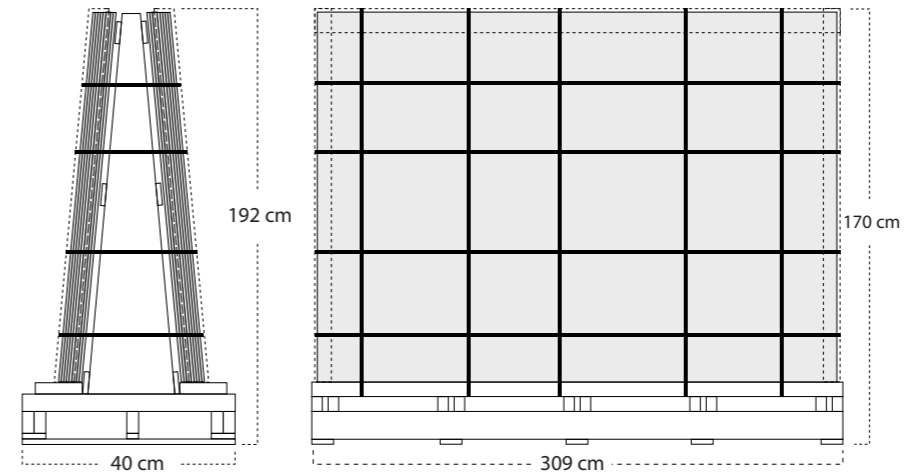

144x305 PALLET DIMENSIONS (A Frame Vertical)

PACKING MATERIAL	LENGTH (cm)	WIDTH (cm)	HEIGHT (cm)	Price
WOODEN BOX A-FRAME	309	40	170	200 USD

SIZE (cm)	THICKNESS (mm)	FINISH	TILE AREA (sqm)	KG per pc	PCS per pallet	TILE AREA per pallet (sqm)	WEIGHT per pallet (kg)
144x305	14	Matt / Polished	4.39	142	10	43.9	1570

Note: All weights and thickness mentioned in the above table are approximate average.