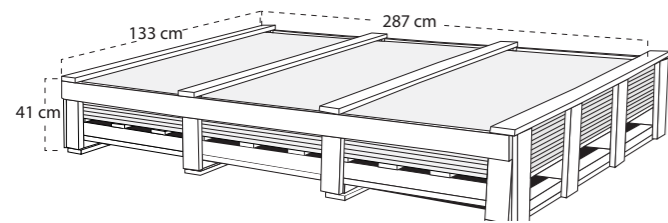

120x280 (9mm) PALLET DIMENSIONS (Horizontal)

PACKING MATERIAL	LENGTH (cm)	WIDTH (cm)	HEIGHT (cm)
WOODEN BOX	328	175	37

120x280 (6mm) PALLET DIMENSIONS (Horizontal)

PACKING MATERIAL	LENGTH (cm)	WIDTH (cm)	HEIGHT (cm)
WOODEN BOX	313	156	36

SIZE (cm)	THICKNESS (mm)	FINISH	TILE AREA (sqm)	KG per pc	PCS per pallet	TILE AREA per pallet (sqm)	WEIGHT per pallet (kg)
120x280	9	Matt / Polished	3.36	70.8	20	67.2	1545
120x280	6	Matt / Polished	3.36	50	20	67.2	1100

Technical specifications 162x324 cm (12 mm) Porcelain Tiles (BIa - GL)

TEST DESCRIPTION	STANDARD TEST METHOD	STANDARD REQUIREMENTS	MAXIMUS SPECIFICATION
			Porcelain Tiles (12 MM) 162x324 CM
Surface Quality	BS EN ISO 10545-2	A minimum of 95% of the tiles are to be free from visible defects	Minimum of 95% of the tiles are free from visible defects
Length & Width	BS EN ISO 10545-2	± 1.0mm	± 1.0mm
Thickness	BS EN ISO 10545-2	± 0.5mm	± 0.5mm
Straightness Of Sides	BS EN ISO 10545-2	± 0.8mm	± 0.8mm
Rectangularity	BS EN ISO 10545-2	± 1.5mm	± 1.2mm
Surface Flatness: Centre Curvature	BS EN ISO 10545-2	± 1.8mm	± 1.8mm
Surface Flatness: Edge Curvature	BS EN ISO 10545-2	± 1.8mm	± 1.5mm
Surface Flatness: Warpage	BS EN ISO 10545-2	± 1.8mm	± 1.5mm
Water Absorption	BS EN ISO 10545-3	≤ 0.5%	≤ 0.4%
Breaking Strength*	BS EN ISO 10545-4	≥ 1300 N	≥ 2000 N
Modulus Of Rupture*	BS EN ISO 10545-4	≥ 35 N/mm²	≥ 40 N/mm²
Coefficient Of Linear Thermal Expansion	BS EN ISO 10545-8	Test method available	≤ 7X 10⁻⁶/°C
Resistance To Thermal Shock	BS EN ISO 10545-9	Test method available	No visible defect
Crazing Resistance	BS EN ISO 10545-11	Required	No crazing
Frost Resistance	BS EN ISO 10545-12	Required	No visible damage
Resistance To Household Chemicals & Swimming Pool Salts	BS EN ISO 10545-13	Minimum Class B	Class A No visible effect
Resistance To Low Concentrations Acids & Alkalis	BE EN ISO 10545-13	Manufacturer to state classification	Min. Class LB (Matt) Class A (Polishes) No visible effect
Resistance To Staining (Natural)	BS EN ISO 10545-14	Minimum Class 3 (glazed) Test method available (Unglazed)	Min. Class 4 Stains removed
Resistance To Staining (Polished)	BS EN ISO 10545-14	Minimum Class 3 (glazed) Test method available (Unglazed)	Min. Class 3 Stains removed

Note: This technical specifications are applicable only to tiles in choice "A".

* Test performed using 60x120 cm cut pieces from the slab.
* Thickness is nominal