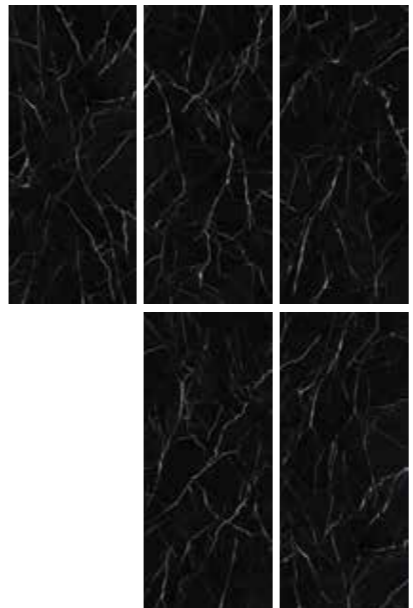

NAME	SAHARA NOIR MARBLE BLACK
SIZE (cm / inches)	162X324 / 63.77" x 127.55"
THICKNESS (mm)	12
CODE (polished)	A6MGSHRN-BLK.DOX8P
SIZE (cm / inches)	120x280 / 47.24" x 110.23"
THICKNESS (mm)	6
CODE (polished)	A82GSHRN-BLK.DOX6P

>|< 12 mm
162X324 cm
63.77" x 127.55"

>|< 9 mm
120x280 cm
47.24" x 110.23"

nero marquina marble black design
variations 120x280 cm