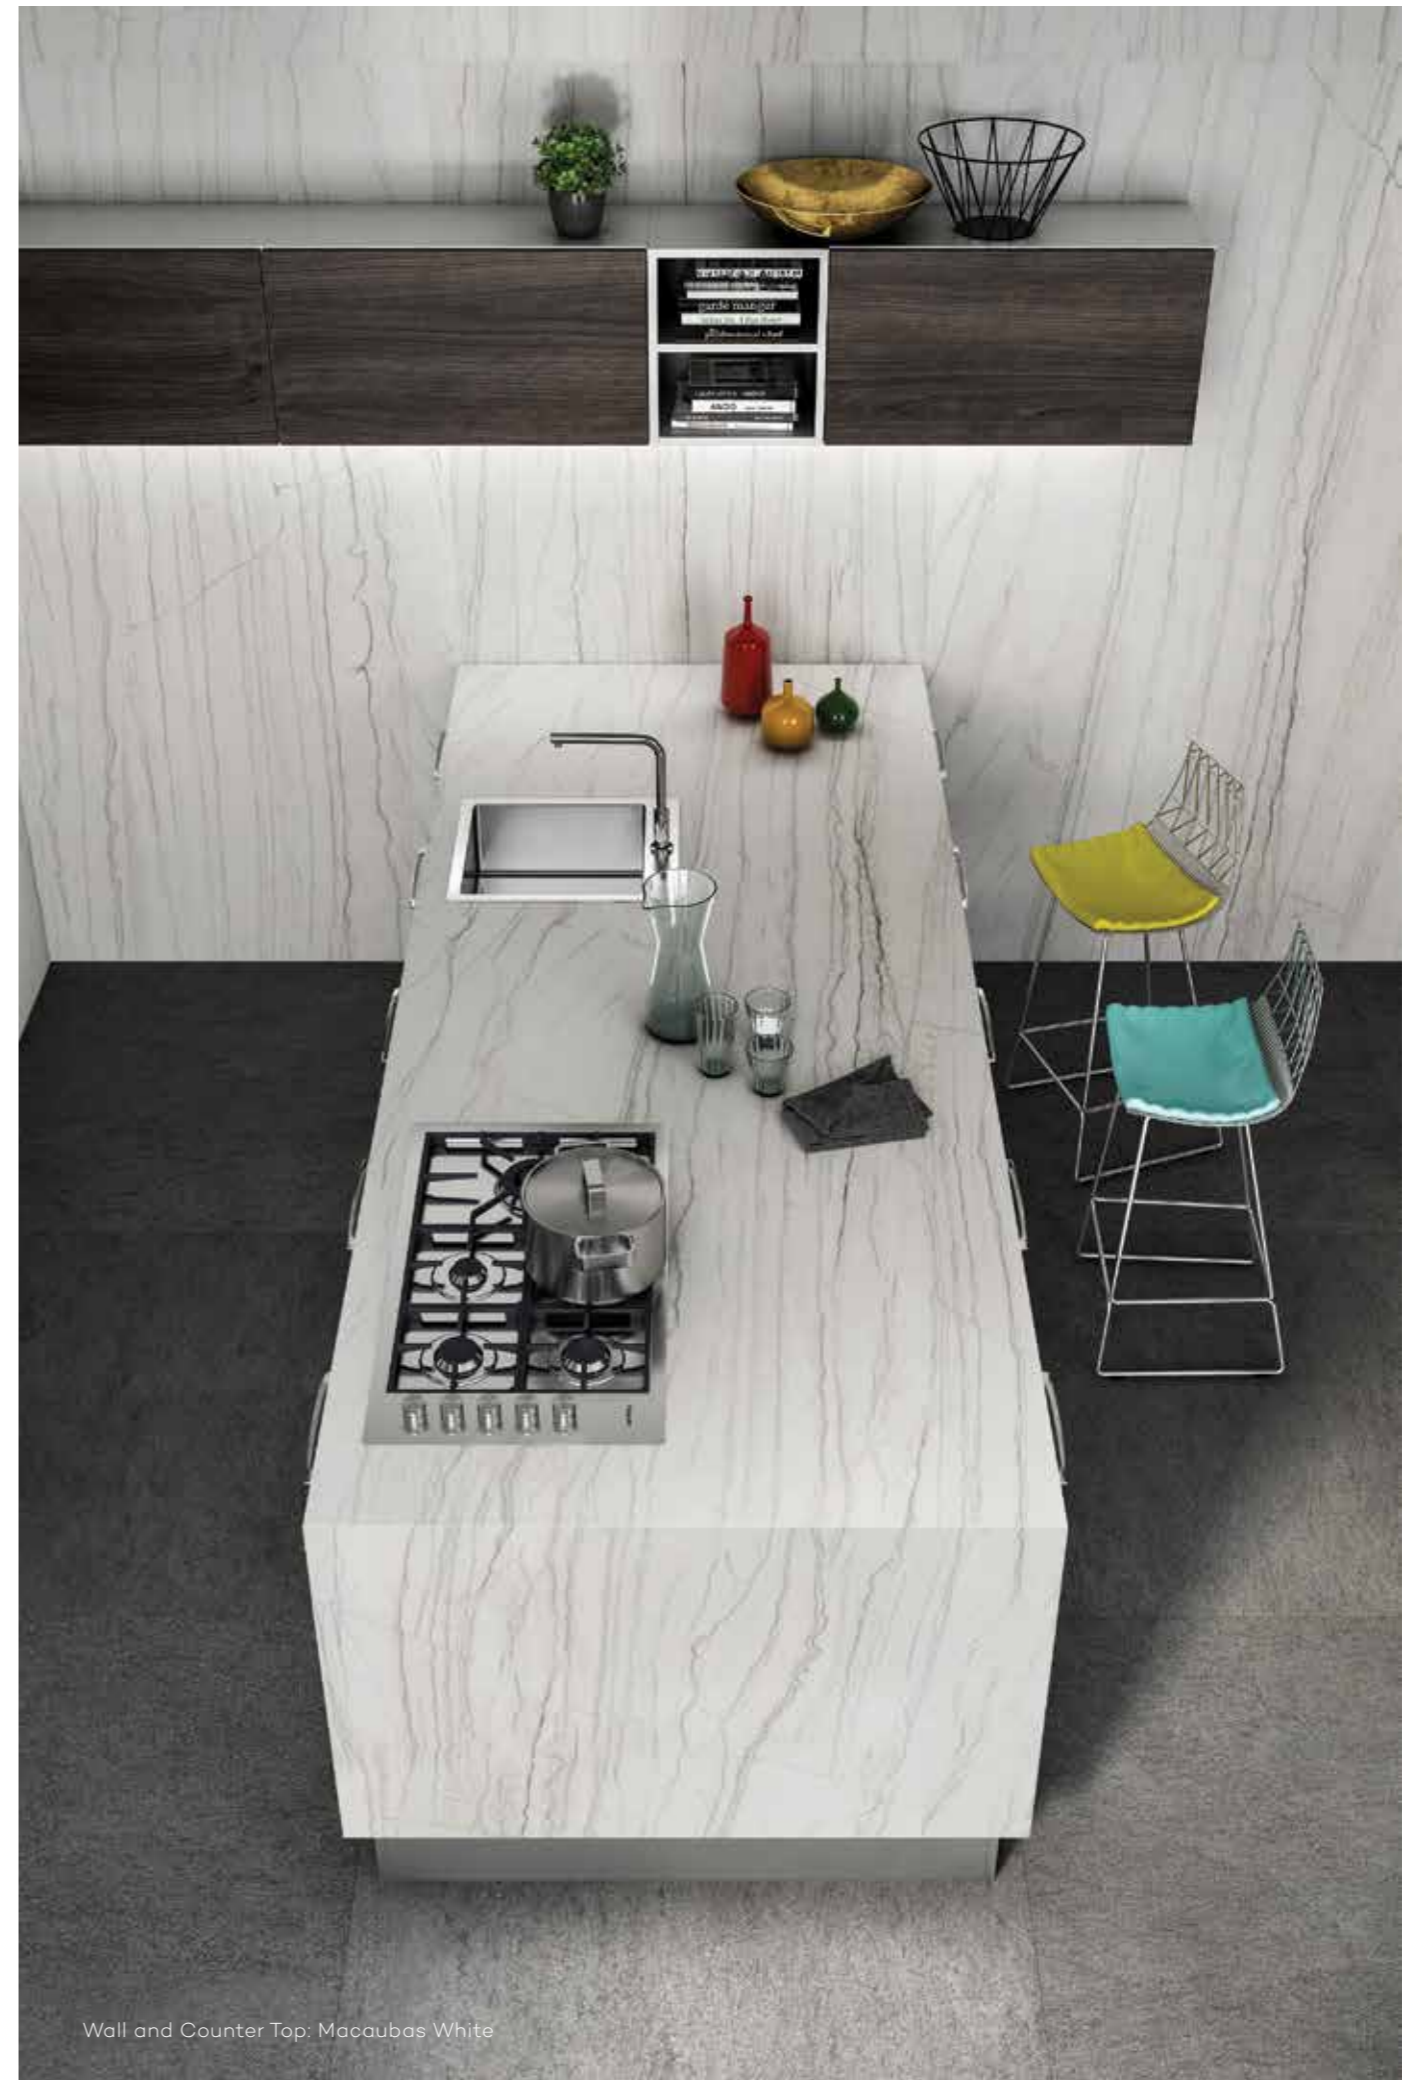

Counter and Counter furniture: Black Beauty Nero

Counter and Back Splash Wall: Calacatta Verde Green

Counter Top: Breccia Adige Grey

Counter and Counter furniture: Uni Hyper White

Wall and Counter Top: Macaubas White