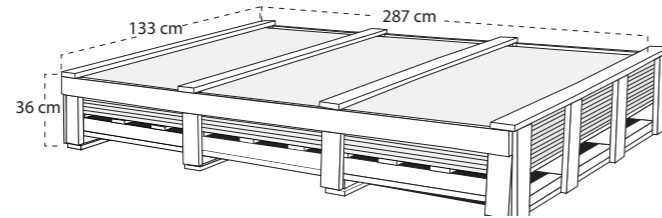

120x280 (9mm) PALLET DIMENSIONS (Horizontal)

PACKING MATERIAL	LENGTH (cm)	WIDTH (cm)	HEIGHT (cm)
WOODEN BOX	328	175	37

120x280 (6mm) PALLET DIMENSIONS (Horizontal)

PACKING MATERIAL	LENGTH (cm)	WIDTH (cm)	HEIGHT (cm)
WOODEN BOX	313	156	36

SIZE (cm)	THICKNESS (mm)	FINISH	TILE AREA (sqm)	KG per pc	PCS per pallet	TILE AREA per pallet (sqm)	WEIGHT per pallet (kg)
120x280	9	Matt / Polished	3.36	70.8	20	67.2	1545
120x280	6	Matt / Polished	3.36	50	20	67.2	1100

Technical specifications 162x324 cm (12 mm) Porcelain Tiles (BIa - GL)

TEST DESCRIPTION	STANDARD TEST METHOD	STANDARD REQUIREMENTS	MAXIMUS SPECIFICATION
			Porcelain Tiles (12 MM) 162x324 CM
Surface Quality	BS EN ISO 10545-2	A minimum of 95% of the tiles are to be free from visible defects	Minimum of 95% of the tiles are free from visible defects
Length & Width	BS EN ISO 10545-2	± 1.0mm	± 1.0mm
Thickness	BS EN ISO 10545-2	± 0.5mm	± 0.5mm
Straightness Of Sides	BS EN ISO 10545-2	± 0.8mm	± 0.8mm
Rectangularity	BS EN ISO 10545-2	± 1.5mm	± 1.2mm
Surface Flatness: Centre Curvature	BS EN ISO 10545-2	± 1.8mm	± 1.8mm
Surface Flatness: Edge Curvature	BS EN ISO 10545-2	± 1.8mm	± 1.5mm
Surface Flatness: Warpage	BS EN ISO 10545-2	± 1.8mm	± 1.5mm
Water Absorption	BS EN ISO 10545-3	≤ 0.5%	≤ 0.4%
Breaking Strength*	BS EN ISO 10545-4	≥ 1300 N	≥ 2000 N
Modulus Of Rupture*	BS EN ISO 10545-4	≥ 35 N/mm²	≥ 40 N/mm²
Coefficient Of Linear Thermal Expansion	BS EN ISO 10545-8	Test method available	≤ 7X 10⁻⁶/°C
Resistance To Thermal Shock	BS EN ISO 10545-9	Test method available	No visible defect
Crazing Resistance	BS EN ISO 10545-11	Required	No crazing
Frost Resistance	BS EN ISO 10545-12	Required	No visible damage
Resistance To Household Chemicals & Swimming Pool Salts	BS EN ISO 10545-13	Minimum Class B	Class A No visible effect
Resistance To Low Concentrations Acids & Alkalis	BE EN ISO 10545-13	Manufacturer to state classification	Min. Class LB (Matt) Class A (Polishes) No visible effect
Resistance To Staining (Natural)	BS EN ISO 10545-14	Minimum Class 3 (glazed) Test method available (Unglazed)	Min. Class 4 Stains removed
Resistance To Staining (Polished)	BS EN ISO 10545-14	Minimum Class 3 (glazed) Test method available (Unglazed)	Min. Class 3 Stains removed

Note: This technical specifications are applicable only to tiles in choice "A".

* Test performed using 60x120 cm cut pieces from the slab.
* Thickness is nominal