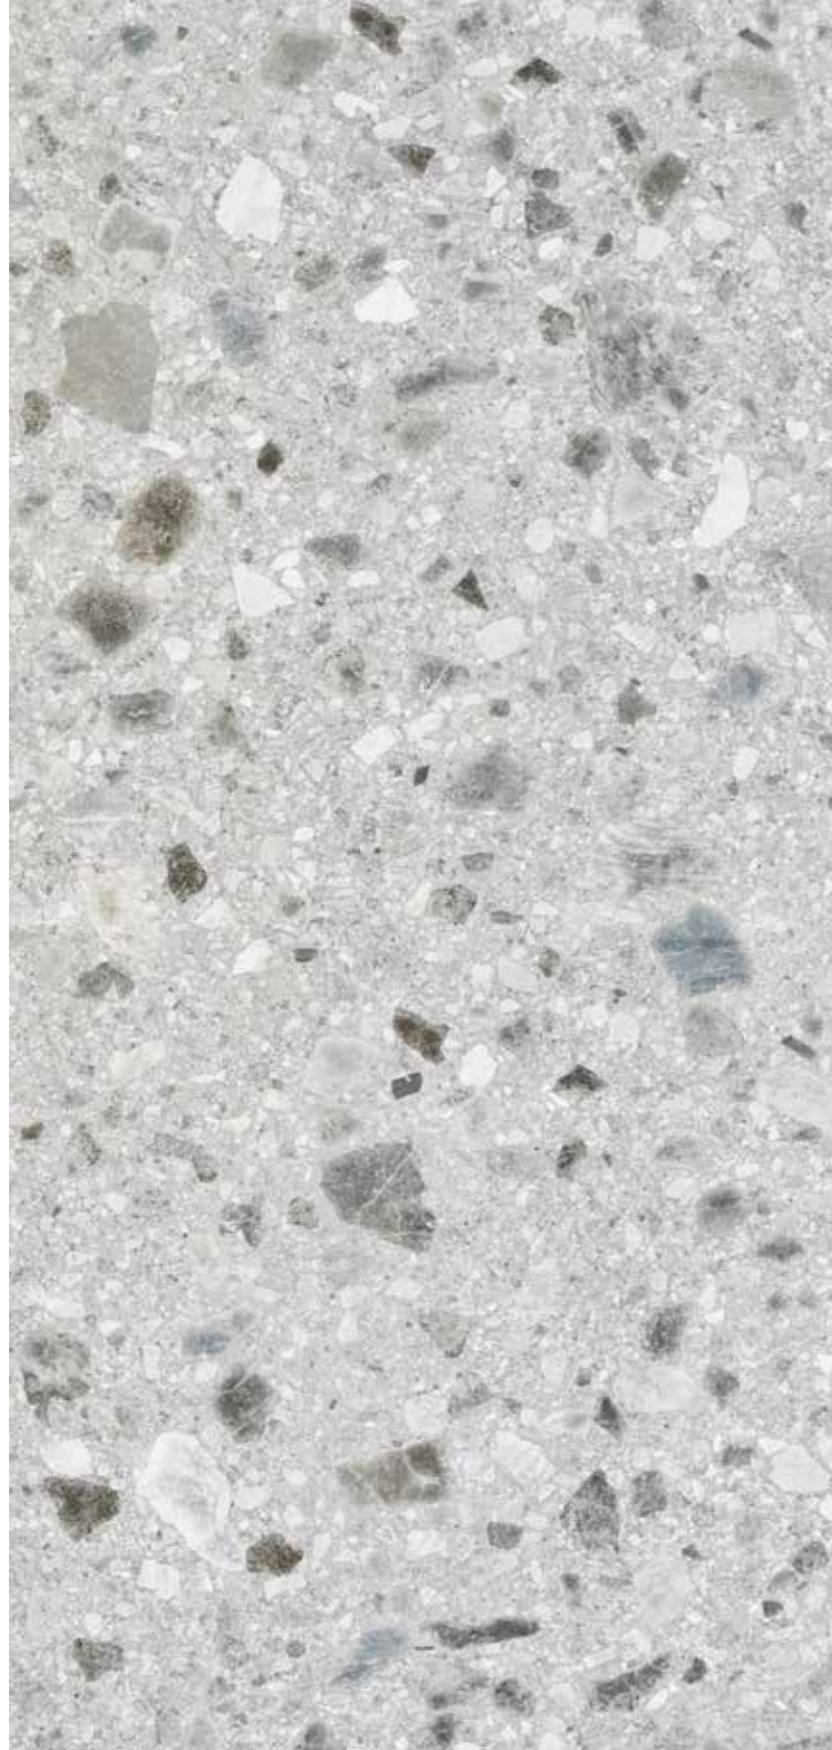

CEPPO D'ISEO LIGHT GREY

Porcelain Tiles • Unrectified • Smooth • Matt

SIGNATURE
COLLECTION

>14 mm
144x305 cm
56.69"x120.07"

NAME	CEPPO D'ISEO LIGHT GREY
SIZE (cm / inches)	144x305 / 56.69"x120.07"
THICKNESS (mm)	14
CODE (matt)	A4MGCPPD-LIG.MOXCU