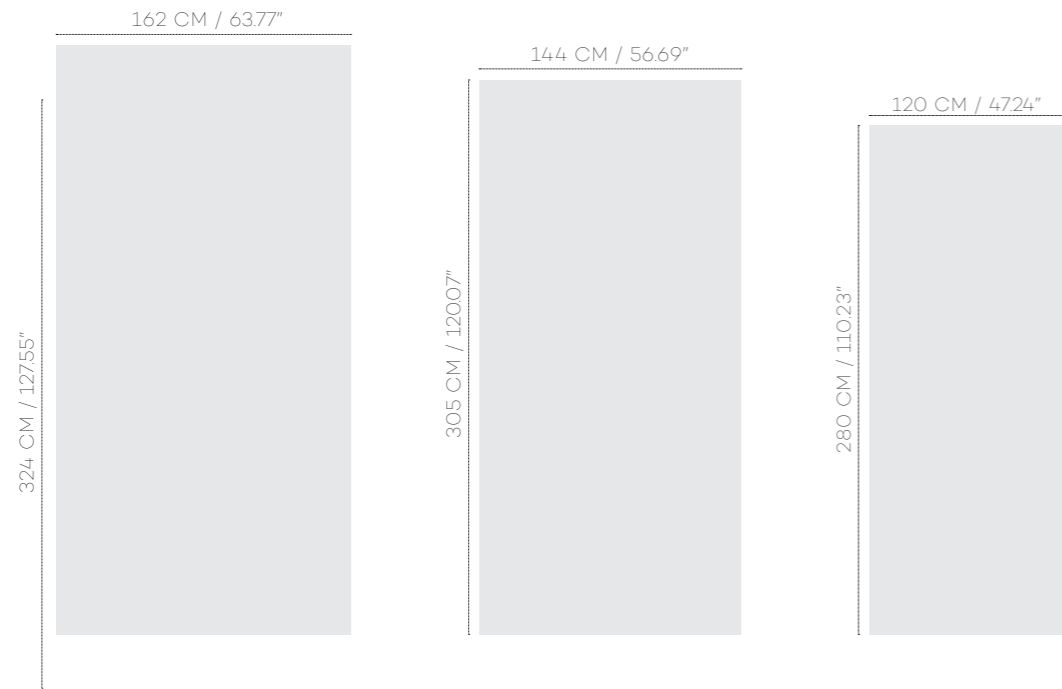

Packaging details

162x324 PALLET DIMENSIONS (A Frame Vertical)

PACKING MATERIAL	LENGTH (cm)	WIDTH (cm)	HEIGHT (cm)	Price
WOODEN BOX A-FRAME	328	75	192	200 USD

SIZE (cm)	THICKNESS (mm)	FINISH	TILE AREA (sqm)	KG per pc	PCS per pallet	TILE AREA per pallet (sqm)	WEIGHT per pallet (kg)
162x324	12	Matt / Polished	5.25	150	18	94.5	2850

144x305 PALLET DIMENSIONS (A Frame Vertical)

PACKING MATERIAL	LENGTH (cm)	WIDTH (cm)	HEIGHT (cm)	Price
WOODEN BOX A-FRAME	309	40	170	200 USD

SIZE (cm)	THICKNESS (mm)	FINISH	TILE AREA (sqm)	KG per pc	PCS per pallet	TILE AREA per pallet (sqm)	WEIGHT per pallet (kg)
144x305	14	Matt / Polished	4.39	142	10	43.9	1570

Note: All weights and thickness mentioned in the above table are approximate average.