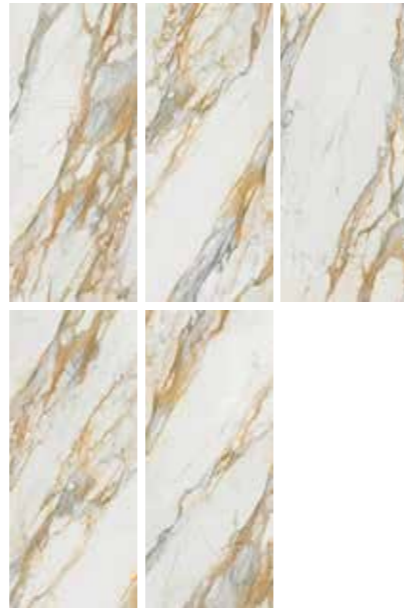

# CALACATTA MACCHIA VECCHIA HYPER WHITE

Porcelain Tiles • Rectified • Smooth • Polished / Matt

>|< 12 mm  
162X324 cm  
63.77"x 127.55"

>|< 9 mm  
120x280 cm  
47.24"x110.23"

macchia vecchia hyper white design  
variations 120x280 cm