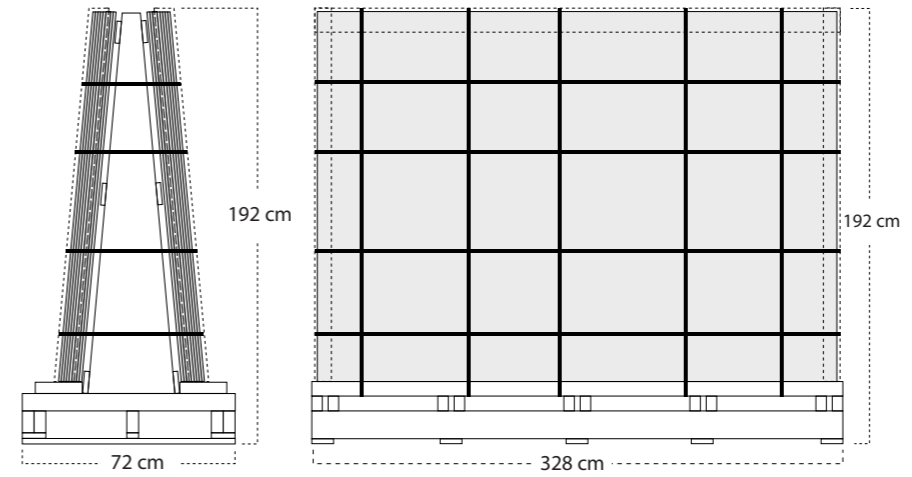

Packaging details

162x324 PALLET DIMENSIONS (A Frame Vertical)

PACKING MATERIAL	LENGTH (cm)	WIDTH (cm)	HEIGHT (cm)	Price
WOODEN BOX A-FRAME	328	75	192	200 USD

SIZE (cm)	THICKNESS (mm)	FINISH	TILE AREA (sqm)	KG per pc	PCS per pallet	TILE AREA per pallet (sqm)	WEIGHT per pallet (kg)
162x324	12	Matt / Polished	5.25	150	18	94.5	2850