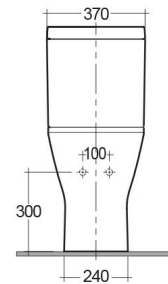

RAK-RESORT-COMFORT HEIGHT 45CM

Monobloc | WC

RAK
CERAMICS

TECHNICAL SPECIFICATIONS

Suite:	RAK-RESORT
Type:	Monobloc
Dimensions:	665 x 360 mm
Weight:	44 Kg
Couleur:	blanc alpin
Type de piège:	Murale & Au sol
Type de siphon:	Encastré
Seat cover options:	Urée
Bowl shape:	Oval
Soft close:	oui
Quick remove seat cover:	oui
Flush Type:	Double chasse d'eau
Flush Capacity:	Compatible with 6/3L dual flushing, 4,5/3L dual flushing, in accordance with en997-type 1

Code	Nom
RST16AWHA	RESORT WATER CLOSET RIMLESS COMFORT HEIGHT 45CM CLOSE COUPLED BACK TO WALL PJS TRAP 65CM

RST10AWHA	RESORT WATER CLOSET TANK
YFG185W	RAK-Compact Urea Seat Cover
RESC0004	RAK-Resort Slim Soft Close Quick Release Seat Cover

Dimensions: All dimensions in mm. Tolerance of vitreous china & fireclay items: $\pm 5\%$ for below 200mm and $\pm 3\%$ for above 200mm; for all other items tolerance $\pm 1\%$. Note: Due to a continuing development program to improve design and performance, the manufacturer reserves all rights to vary specifications without prior information. Please note accessories are for photographic use only.