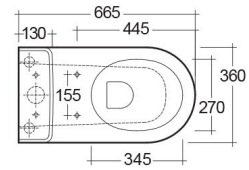

RAK-RESORT-COMFORT HEIGHT 45CM

Monobloc | WC

RAK
CERAMICS

TECHNICAL SPECIFICATIONS

Suite:	RAK-RESORT
Type:	Monobloc
Dimensions:	665 x 360 mm
Weight:	44 Kg
Couleur:	blanc alpin
Type de piège:	Murale & Au sol
Type de siphon:	Encastré
Seat cover options:	Urée
Bowl shape:	Oval
Soft close:	oui
Quick remove seat cover:	oui
Flush Type:	Double chasse d'eau
Flush Capacity:	Compatible with 6/3L dual flushing, 4,5/3L dual flushing, in accordance with en997-type 1

Code	Nom
RST16AWHA	RESORT WATER CLOSET RIMLESS COMFORT HEIGHT 45CM CLOSE COUPLED BACK TO WALL PJS TRAP 65CM

RST10AWHA	RESORT WATER CLOSET TANK
YFG185W	RAK-Compact Urea Seat Cover
RESC0004	RAK-Resort Slim Soft Close Quick Release Seat Cover

Dimensions: All dimensions in mm. Tolerance of vitreous china & fireclay items: $\pm 5\%$ for below 200mm and $\pm 3\%$ for above 200mm; for all other items tolerance $\pm 1\%$. Note: Due to a continuing development program to improve design and performance, the manufacturer reserves all rights to vary specifications without prior information. Please note accessories are for photographic use only.