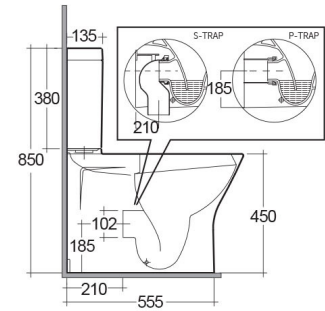

RAK-RESORT-COMFORT HEIGHT 45CM

Monobloc | WC

RAK
CERAMICS

TECHNICAL SPECIFICATIONS

Suite:	RAK-RESORT
Type:	Monobloc
Dimensions:	665 x 360 mm
Weight:	44 Kg
Couleur:	blanc alpin
Type de piège:	Murale & Au sol
Type de siphon:	Encastré
Seat cover options:	Urée
Bowl shape:	Oval
Soft close:	oui
Quick remove seat cover:	oui
Flush Type:	Double chasse d'eau
Flush Capacity:	Compatible with 6/3L dual flushing, 4,5/3L dual flushing, in accordance with en997-type 1

Code	Nom
RST16AWHA	RESORT WATER CLOSET RIMLESS COMFORT HEIGHT 45CM CLOSE COUPLED BACK TO WALL PJS TRAP 65CM

RST10AWHA	RESORT WATER CLOSET TANK
YFG185W	RAK-Compact Urea Seat Cover
RESC0004	RAK-Resort Slim Soft Close Quick Release Seat Cover

Dimensions: All dimensions in mm. Tolerance of vitreous china & fireclay items: $\pm 5\%$ for below 200mm and $\pm 3\%$ for above 200mm; for all other items tolerance $\pm 1\%$. Note: Due to a continuing development program to improve design and performance, the manufacturer reserves all rights to vary specifications without prior information. Please note accessories are for photographic use only.