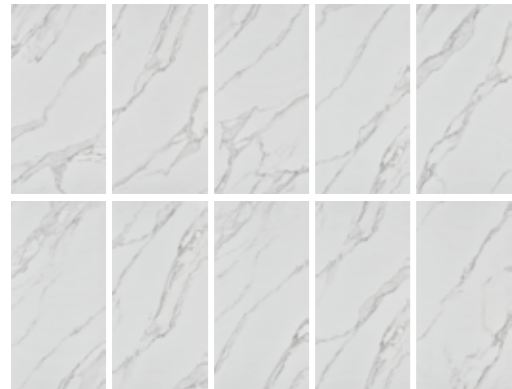

bianco venato white design variations
90x180 cm

impact statuario white design variations
90x180 cm

grigio savoya ivory design variations
90x180 cm

pietra grey grey design variations
90x180 cm

extra bianco statuario white design variations
90x180 cm