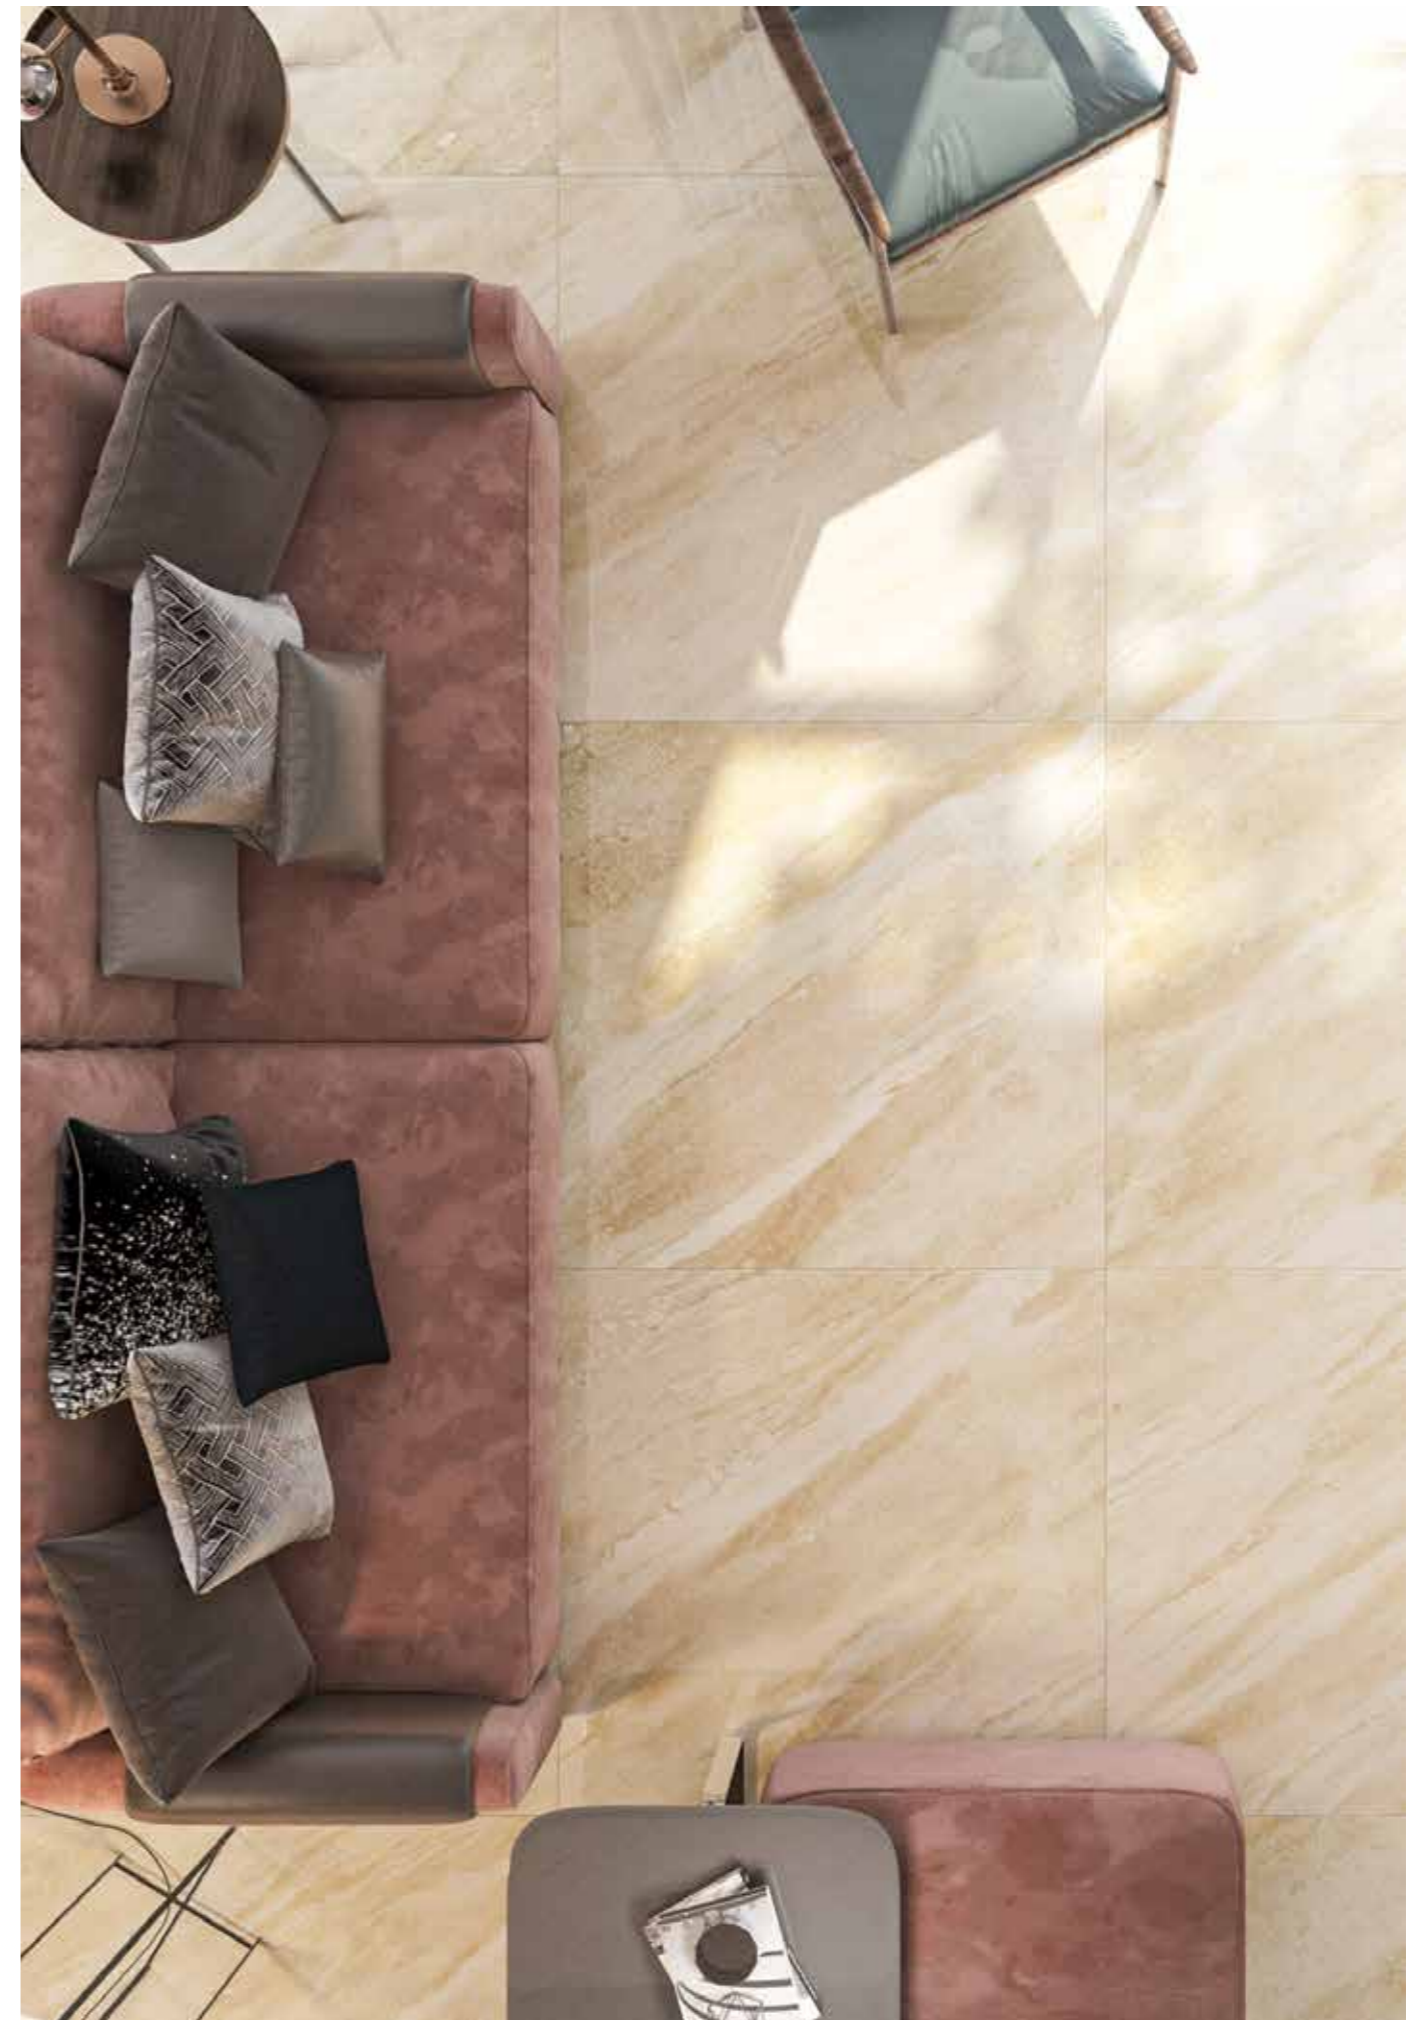

120X120 MARBLE COLLECTION

FINISHES

PORCELAIN TILES | Matt / Polished • Rectified • Smooth

NAME	COLOR	SURFACE	R RATING	120X120 cm 47.24"X47.24"
AMANI MARBLE	DARK GREY	POLISHED		A22GAMMB-DKG.NOX5P
	LIGHT GREY	POLISHED		A22GAMMB-LIG.NOX5P
	BROWN	POLISHED		A22GAMMB-BRN.NOX5P
BAHIA WAVE	BLUE	POLISHED		A22GBHWE-BLE.NOX5P
BRECCIA DAINO	BEIGE	POLISHED		A22GBRDA-BEE.NOX5P
CALACATTA AFRICA	WHITE	MATT	R9	A22GCCAF-WHE.MOX5R
		POLISHED		A22GCCAF-WHE.NOX5P
CARARA	GREY	MATT	R9	A22GZCRR-GRY.MOX5R
		POLISHED		A22GZCRR-GRY.NOX5P
	HYPHER WHITE	MATT	R9	A22GZCRR-HWH.MOX5R
		POLISHED		A22GZCRR-HWH.NOX5P
FIORITO	BEIGE	POLISHED		A22GZFRT-BEE.NOX5P
MEDICEA MARBLE	WHITE	POLISHED		A22GMDMB-WHE.NOX5P
NEW MARFIL	BEIGE	POLISHED		A22GZNMF-BEE.NOX5P