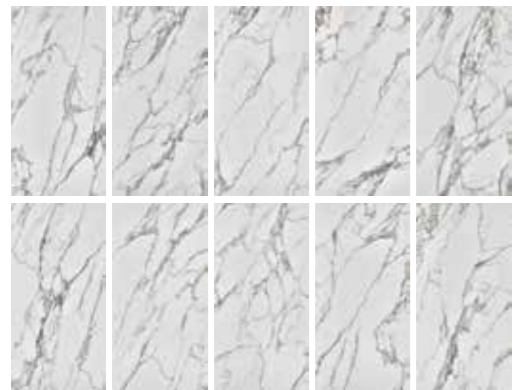

calacatta soft white design variations
90x180 cm

breccia veneziana light grey design variations
90x180 cm

chianca stone white design variations
90x180 cm

statuario vitruvio white design variations
90x180 cm