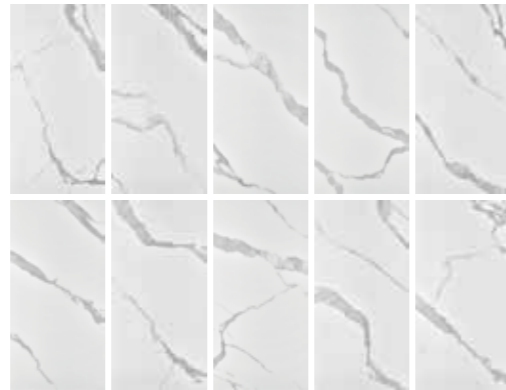

impact statuario white design variations
90x180 cm