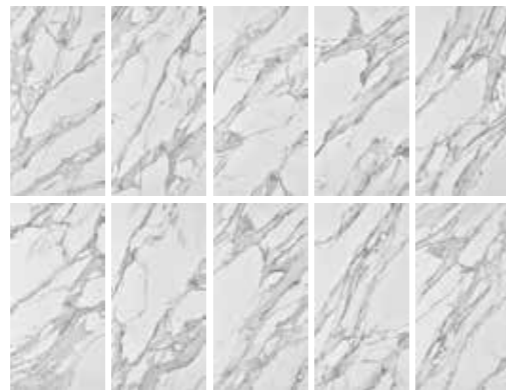

statuario palladio white design variations
90x180 cm