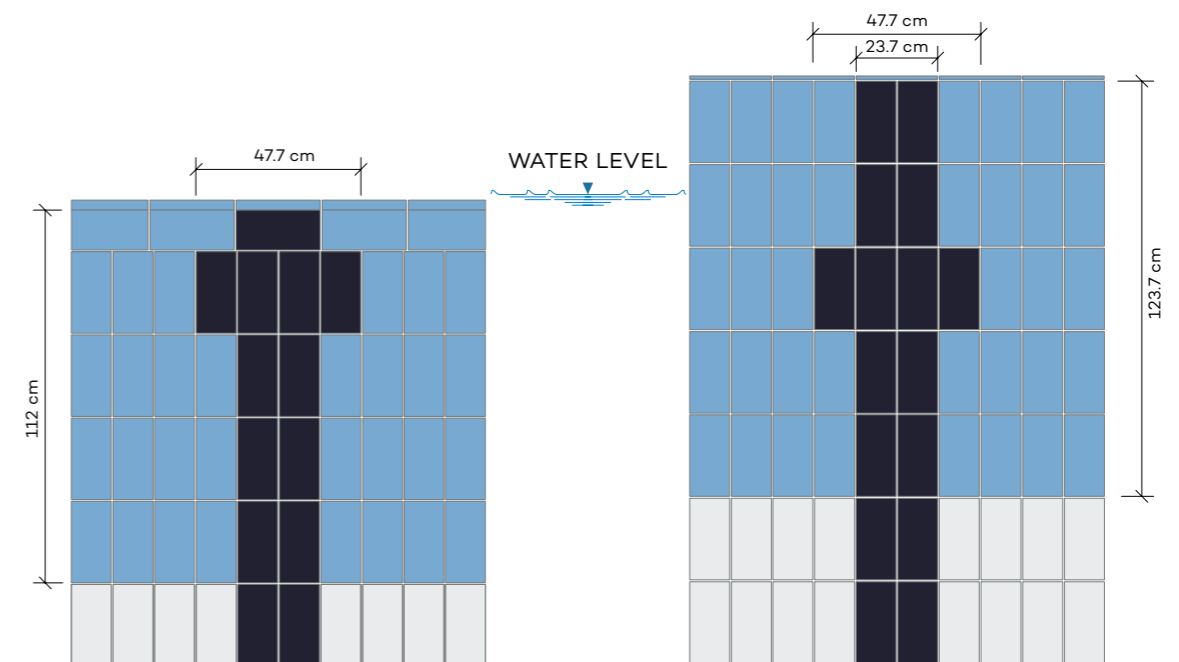

WHITE BODY CERAMIC TILES | Glossy / Matt • Rectified • Smooth / Light Structure

NAME	COLOR	SURFACE	11X24 cm 4.33"X9.44"	
POOL TILES	DARK BLUE	GLOSSY	A21SSWIM-DBLGOU	
		MATT	A21SSWIM-DBLMOU	
	DARK BLUE DECOR	MATT	A21SSWIM-DBLMDU	
		LIGHT BLUE	GLOSSY	A21SSWIM-LBLGOU
	MATT		A21SSWIM-LBLMOU	
	WHITE	GLOSSY	A21SSWIM-WH0.GOU	
MATT		A21SSWIM-WH0.MOU