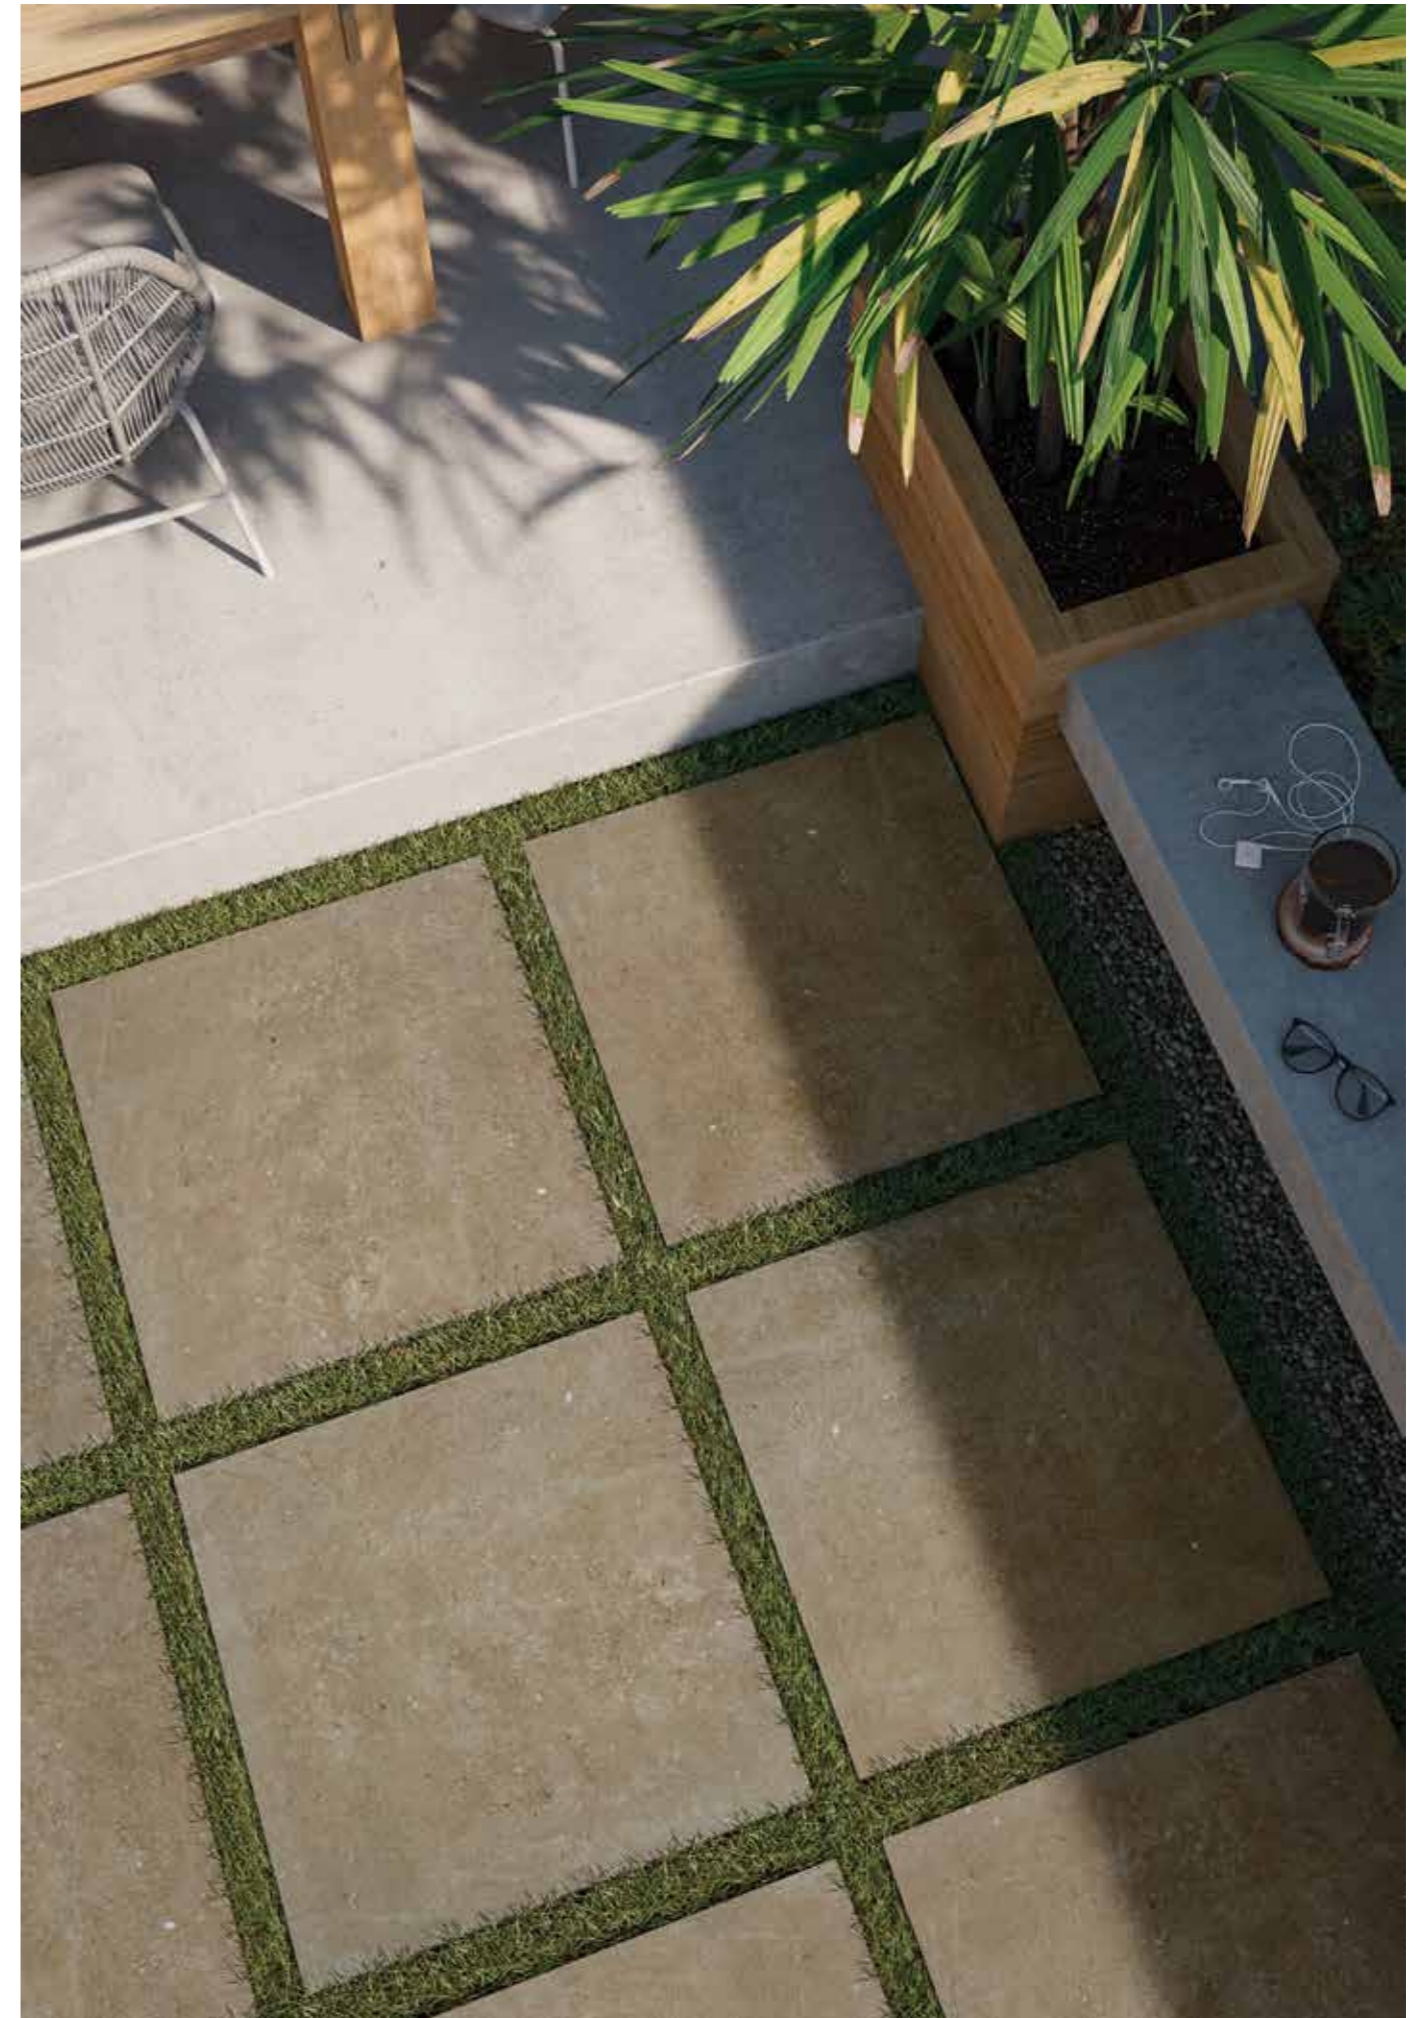

60X60 OUTDOOR

PORCELAIN TILES | Matt • Rectified • Light Structure

NAME	COLOR	SURFACE	R RATING	60X60 cm 23.62"X23.62"
BRYCE	ANTHRACITE	MATT	R11	A06GZBYC-AN0.M2T5R
	GOLD	MATT	R11	A06GZBYC-GLD.M2T5R
	WHITE	MATT	R11	A06GZBYC-WH0.M2T5R
CORAL STONE	BEIGE	MATT	R11	A06GCLNA-BEE.Y6X7R
	GREY	MATT	R11	A06GCLNA-GRY.Y6X7R
	IVORY	MATT	R11	A06GCLNA-IVO.Y6X7R
	LIGHT GREY	MATT	R11	A06GCLNA-LIG.Y6X7R
FASHION STONE	BEIGE	MATT	R11	A06GFNSE-BEE.MYX7R
	BLACK	MATT	R11	A06GFNSE-BLK.MYX7R
	CLAY	MATT	R11	A06GFNSE-CLA.MYX7R
	GREY	MATT	R11	A06GFNSE-GRY.MYX7R
	IVORY	MATT	R11	A06GFNSE-IVO.MYX7R
	LIGHT GREY	MATT	R11	A06GFNSE-LIG.MYX7R
REVIVE CONCRETE	ACTIVE WHITE	MATT	R11	A06GZRCC-AWH.M2T5R
	CLOUD GREY	MATT	R11	A06GZRCC-CDG.M2T5R
	CONCRETE GREY	MATT	R11	A06GZRCC-CCG.M2T5R
	SUMMER SAND	MATT	R11	A06GZRCC-SSN.M2T5R

PORCELAIN TILES | Matt • Rectified • Smooth

NAME	COLOR	SURFACE	R RATING	60X60 cm 23.62"X23.62"
CORE STONE	ANTHRACITE	MATT	R11	A06GZCES-AN0.M0T5R
	BEIGE	MATT	R11	A06GZCES-BE0.M0T5R
	GREY	MATT	R11	A06GZCES-GY0.M0T5R

PORCELAIN TILES | Matt • Rectified • Heavy Structure

NAME	COLOR	SURFACE	R RATING	60X60 cm 23.62"X23.62"
DESIGN CONCRETE	DARK GREY	MATT	R11	A06GZDCC-DGY.M2T5R
	IVORY	MATT	R11	A06GZDCC-IVO.M2T5R
	LIGHT GREY	MATT	R11	A06GZDCC-LGY.M2T5R