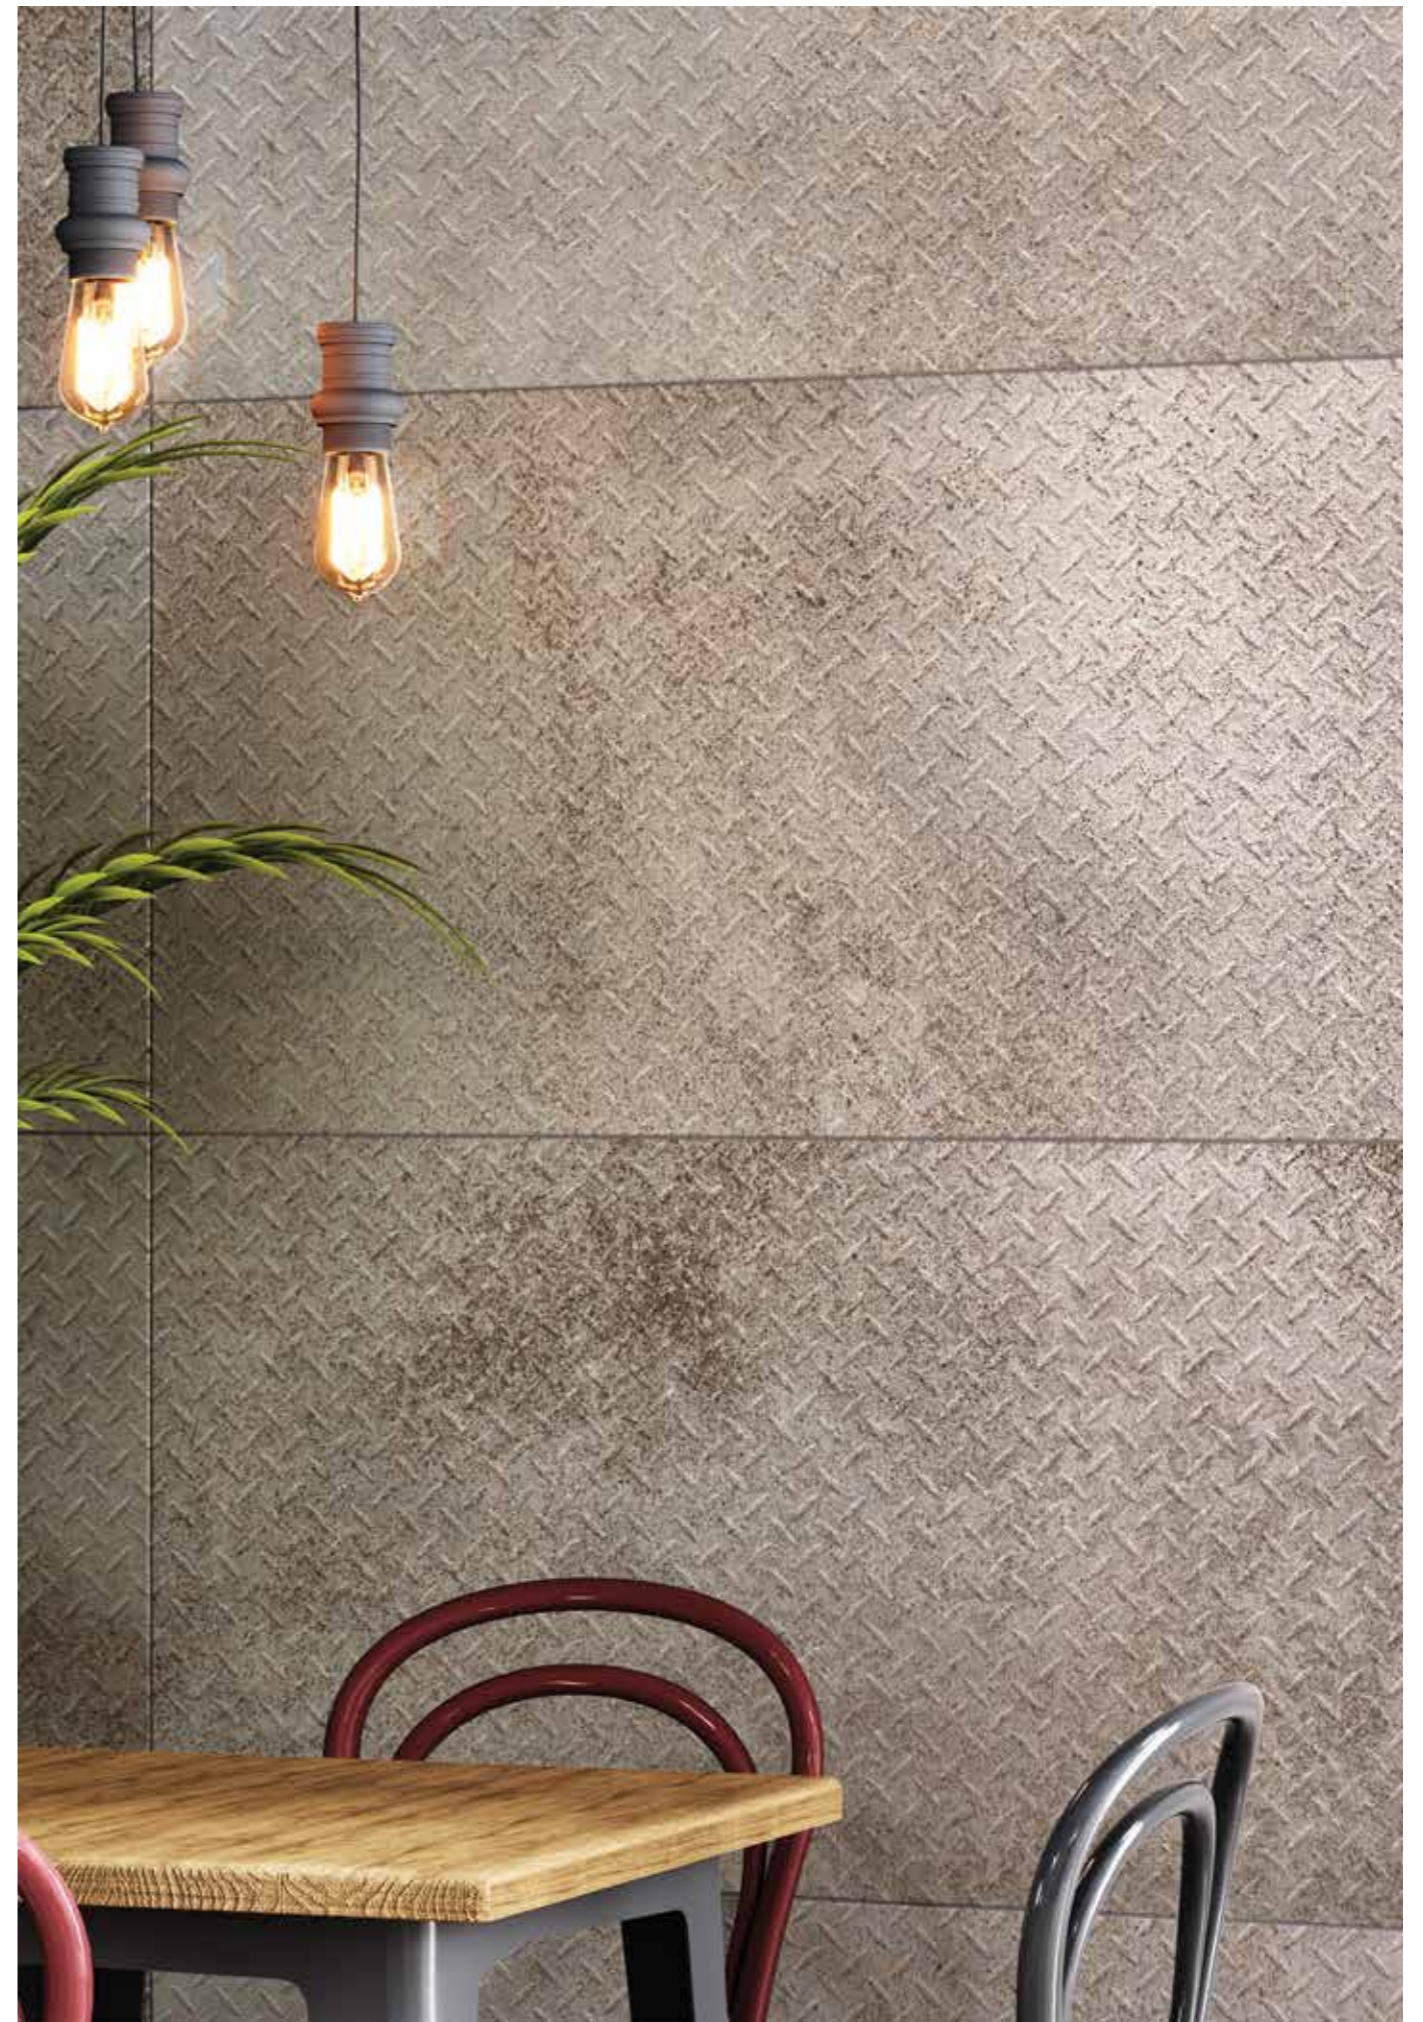

METAL / RESIN