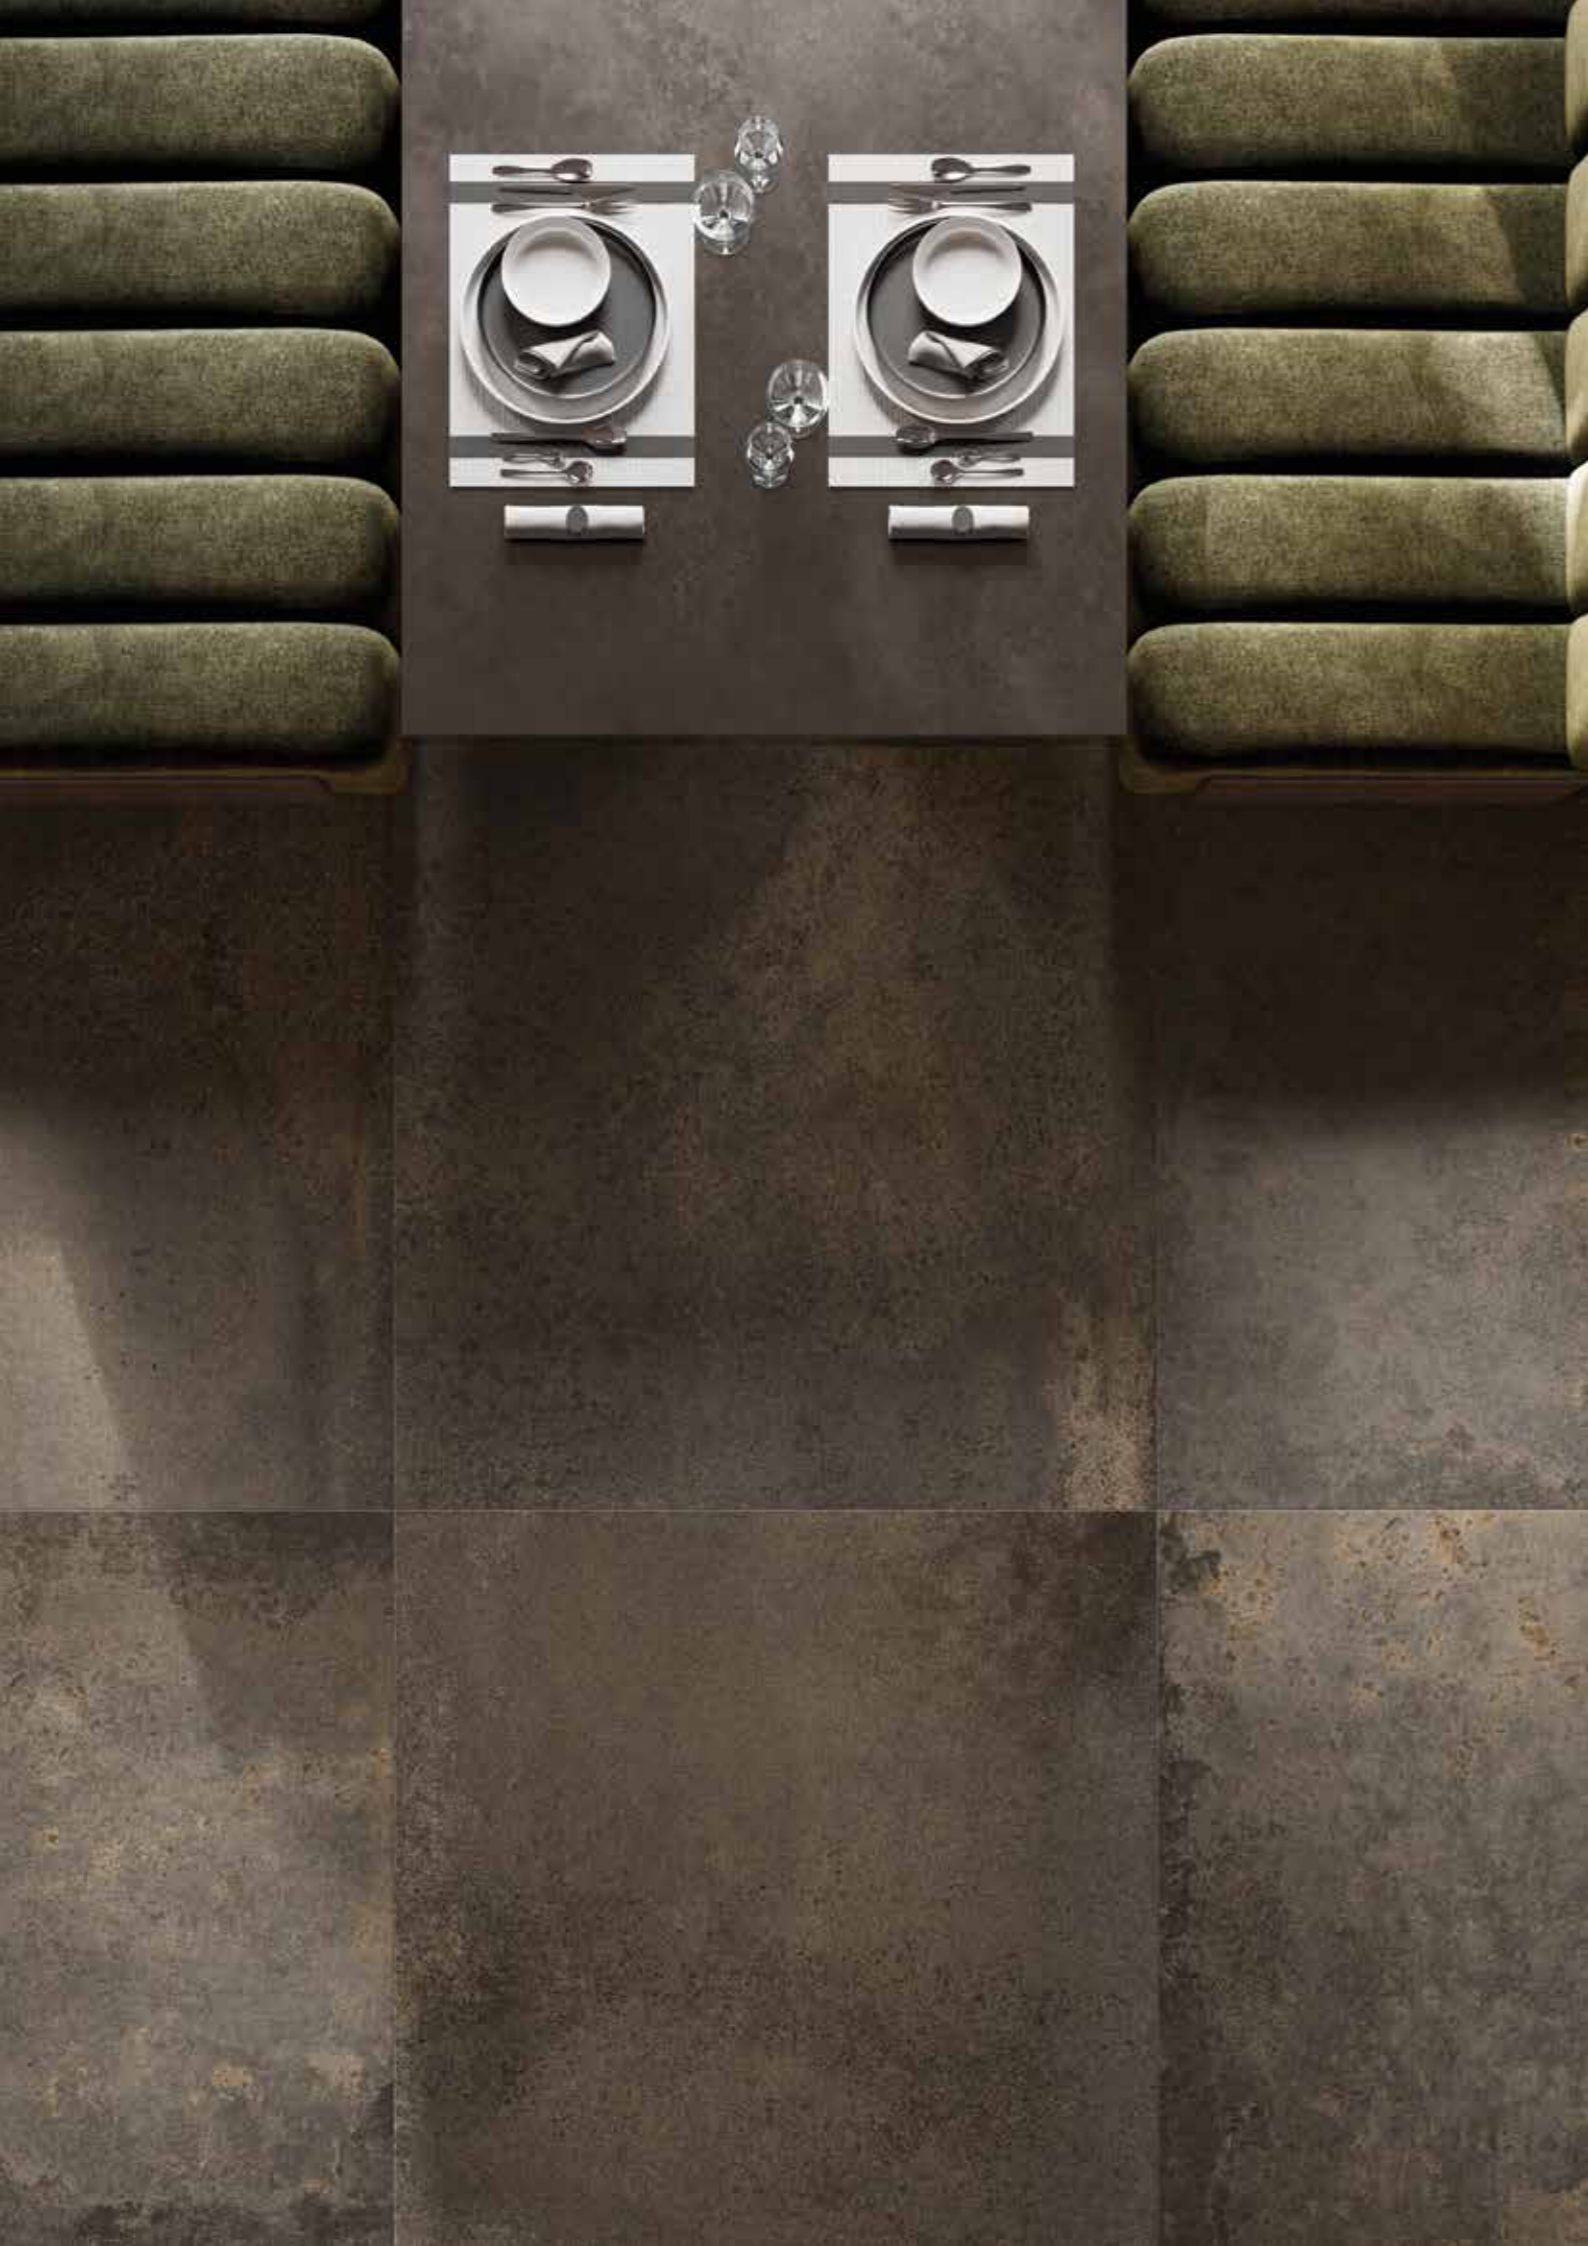

METAL / RESIN