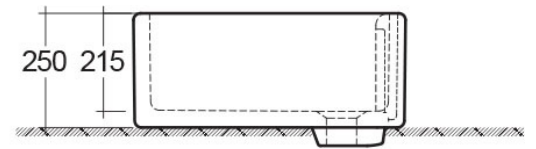

**RAK-JENEIFER**  
**Apron Front | Kitchen Sink**

**RAK**  
CERAMICS

**TECHNICAL SPECIFICATIONS**

Suite:	RAK-KITCHEN SINKS
Dimensions:	595 x 455 mm
Weight:	48 Kg
Color:	Alpine White

<b>Code</b>	<b>Name</b>
OC117AWHA	JENEIFER KITCHEN SINK

Dimensions: All dimensions in mm. Tolerance of vitreous china & fireclay items:  $\pm 5\%$  for below 200mm and  $\pm 3\%$  for above 200mm; for all other items tolerance  $\pm 1\%$ . Note: Due to a continuing development program to improve design and performance, the manufacturer reserves all rights to vary specifications without prior information. Please note accessories are for photographic use only.