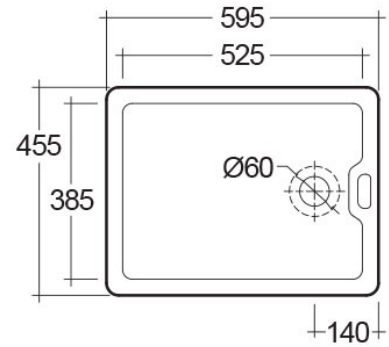

**RAK-JENEIFER**  
**Apron Front | Kitchen Sink**

**RAK**  
CERAMICS

**TECHNICAL SPECIFICATIONS**

Suite:	RAK-KITCHEN SINKS
Dimensions:	595 x 455 mm
Weight:	48 Kg
Color:	Alpine White

<b>Code</b>	<b>Name</b>
OC117AWHA	JENEIFER KITCHEN SINK

Dimensions: All dimensions in mm. Tolerance of vitreous china & fireclay items:  $\pm 5\%$  for below 200mm and  $\pm 3\%$  for above 200mm; for all other items tolerance  $\pm 1\%$ . Note: Due to a continuing development program to improve design and performance, the manufacturer reserves all rights to vary specifications without prior information. Please note accessories are for photographic use only.