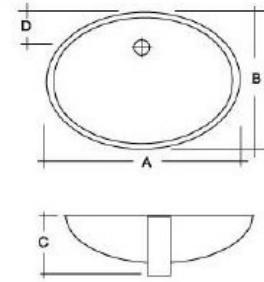

ROSA - ROUCAWHIA
Wash basin | Under Counter

RAK
CERAMICS

Item	A	B	C	D	Wgt Kg.
Under Counter	570	420	200	150	7.5

TECHNICAL SPECIFICATIONS

Type:	Under Counter
Dimensions:	570 x 420 mm
Weight:	7.5 Kg
Color:	Alpine White
Shape of basin:	Oval
Overflow hole:	yes

Code	Name
ROUCAWHIA	Rosa Under Counter Wash Basin

Dimensions: All dimensions in mm. Tolerance of vitreous china & fireclay items: $\pm 5\%$ for below 200mm and $\pm 3\%$ for above 200mm; for all other items tolerance $\pm 1\%$. Note: Due to a continuing development program to improve design and performance, the manufacturer reserves all rights to vary specifications without prior information. Please note accessories are for photographic use only.