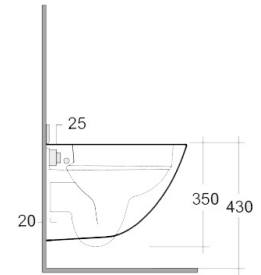

## Wall Hung | Water Closet

**RAK**  
CERAMICS

21.0 Kg.

### TECHNICAL SPECIFICATIONS

Suite:	RAK-SENSATION
Type:	Wall Hung
Dimensions:	485 x 380 mm
Color:	Alpine White
Trap type:	P Trap
Trapway type:	Concealed
Seat cover options:	Urea
Bowl shape:	Oval
Flush Type:	Dual Flush
Flush Capacity:	Compatible with 6/3L dual flushing, 4,5/3L dual flushing, in accordance with en997-type 1