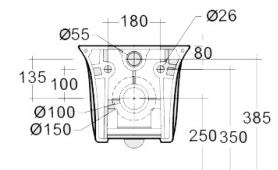

RAK-SENSATION W/HIDDEN FIXATIONS

Wall Hung | Water Closet

RAK
CERAMICS

21.0 Kg.

TECHNICAL SPECIFICATIONS

Suite:	RAK-SENSATION
Type:	Wall Hung
Dimensions:	485 x 380 mm
Color:	Alpine White
Trap type:	P Trap
Trapway type:	Concealed
Seat cover options:	Urea
Bowl shape:	Oval
Flush Type:	Dual Flush
Flush Capacity:	Compatible with 6/3L dual flushing, 4,5/3L dual flushing, in accordance with en997-type 1

Code	Name
SENWC1447AWHA	SENSATION WATER CLOSET WALL HUNG 48CM
SENSC3901WH	Urea Soft Close RAK-Sensation Seat Cover

Warranty	Period
Vitreous China	10 Years
Internal valves	2 Years
Seat	1 Years