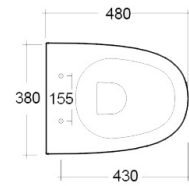

RAK-SENSATION W/HIDDEN FIXATIONS

Wall Hung | Water Closet

RAK
CERAMICS

21.0 Kg.

TECHNICAL SPECIFICATIONS

Suite:	RAK-SENSATION
Type:	Wall Hung
Dimensions:	485 x 380 mm
Color:	Alpine White
Trap type:	P Trap
Trapway type:	Concealed
Seat cover options:	Urea
Bowl shape:	Oval
Flush Type:	Dual Flush
Flush Capacity:	Compatible with 6/3L dual flushing, 4,5/3L dual flushing, in accordance with en997-type 1

Code	Name
SENWC1447AWHA	SENSATION WATER CLOSET WALL HUNG 48CM
SENSC3901WH	Urea Soft Close RAK-Sensation Seat Cover

Warranty	Period
Vitreous China	10 Years
Internal valves	2 Years
Seat	1 Years