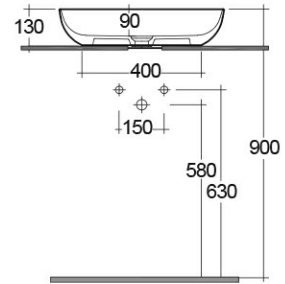

RAK-FEELING WB SLIM - FEECT5500514A

Wash basin | Counter Top

RAK
CERAMICS

Technical specifications

Dimensions:	550 x 350 mm
Weight:	9.3 Kg
Color:	MATT CAPPUCCINO - 514
Shape of basin:	Oval
Suites:	RAK-FEELING WASHBASINS

Code	Name
FEECT5500514A	RAK-SLIM - OVAL WASH BASIN MATT CAPPUCCINO 514 - 55 CM

Dimensions: All dimensions in mm tolerance $\pm 5\%$ for below 200mm and $\pm 3\%$ for above 200mm.

Note: Due to a continuing development programme to improve design and performance, the manufacturer reserves all rights to vary specifications without prior information.