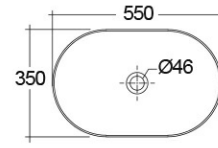

RAK-FEELING WB SLIM - FEECT5500514A

Wash basin | Counter Top

RAK
CERAMICS

Technical specifications

Dimensions:	550 x 350 mm
Weight:	9.3 Kg
Color:	MATT CAPPUCCINO - 514
Shape of basin:	Oval
Suites:	RAK-FEELING WASHBASINS

Code	Name
FEECT5500514A	RAK-SLIM - OVAL WASH BASIN MATT CAPPUCCINO 514 - 55 CM

Dimensions: All dimensions in mm tolerance $\pm 5\%$ for below 200mm and $\pm 3\%$ for above 200mm.

Note: Due to a continuing development programme to improve design and performance, the manufacturer reserves all rights to vary specifications without prior information.