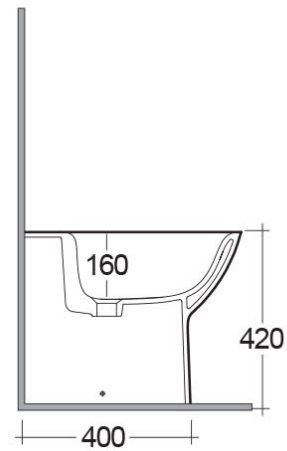

RAK-MORNING-COMFORT HEIGHT 42CM

Bidets | Back To Wall

RAK
CERAMICS

Technical specifications

Dimensions: 365 x 520 mm

Weight: 20 Kg

Color: Alpine White

Parts: MORBD2015AWHA - MORNING BIDET BACK TO WALL 52CM

Suites: [RAK-MORNING](#)

Code	Name
MORBD2015AWHA	MORNING BIDET BACK TO WALL 52CM

Dimensions: All dimensions in mm tolerance $\pm 5\%$ for below 200mm and $\pm 3\%$ for above 200mm.

Note: Due to a continuing development programme to improve design and performance, the manufacturer reserves all rights to vary specifications without prior information.