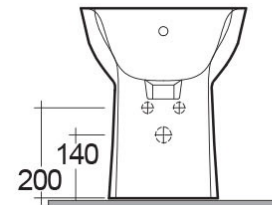

RAK-MORNING-COMFORT HEIGHT 42CM

Bidets | Back To Wall

RAK
CERAMICS

Technical specifications

Dimensions: 365 x 520 mm

Weight: 20 Kg

Color: Alpine White

Parts: MORBD2015AWHA - MORNING BIDET BACK TO WALL 52CM

Suites: [RAK-MORNING](#)

Code	Name
MORBD2015AWHA	MORNING BIDET BACK TO WALL 52CM

Dimensions: All dimensions in mm tolerance $\pm 5\%$ for below 200mm and $\pm 3\%$ for above 200mm.

Note: Due to a continuing development programme to improve design and performance, the manufacturer reserves all rights to vary specifications without prior information.