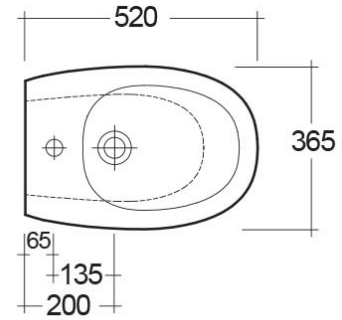

RAK-MORNING-COMFORT HEIGHT 42CM

Bidets | Back To Wall

RAK
CERAMICS

Technical specifications

Dimensions: 365 x 520 mm

Weight: 20 Kg

Color: Alpine White

Parts: MORBD2015AWHA - MORNING BIDET BACK TO WALL 52CM

Suites: [RAK-MORNING](#)

Code	Name
MORBD2015AWHA	MORNING BIDET BACK TO WALL 52CM

Dimensions: All dimensions in mm tolerance $\pm 5\%$ for below 200mm and $\pm 3\%$ for above 200mm.

Note: Due to a continuing development programme to improve design and performance, the manufacturer reserves all rights to vary specifications without prior information.