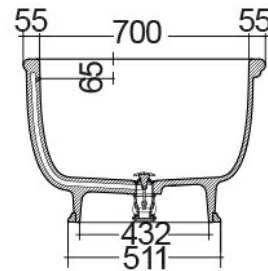

RAK-WASHINGTON - WTBT15681505 - MATT GREIGE

Bathtubs

RAK
CERAMICS

Technical specifications

Dimensions: 1560 x 810 mm

Weight: 91 Kg

Color: MATT BEIGE - 505

Suites: [RAK-WASHINGTON](#)

Code	Name
WTBT15681505	RAK-WASHINGTON COUNTER TOP BATHTUB - 156X81

Dimensions: All dimensions in mm tolerance $\pm 5\%$ for below 200mm and $\pm 3\%$ for above 200mm.

Note: Due to a continuing development programme to improve design and performance, the manufacturer reserves all rights to vary specifications without prior information.