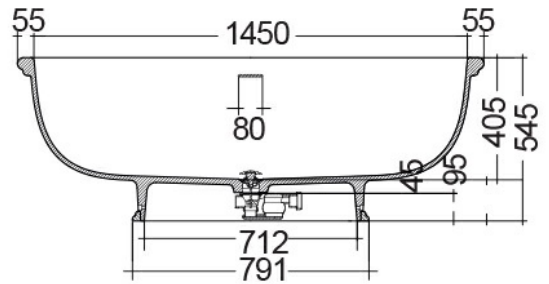

RAK-WASHINGTON - WTBT15681505 - MATT GREIGE

Bathtubs

RAK
CERAMICS

Technical specifications

Dimensions: 1560 x 810 mm

Weight: 91 Kg

Color: MATT BEIGE - 505

Suites: [RAK-WASHINGTON](#)

Code	Name
WTBT15681505	RAK-WASHINGTON COUNTER TOP BATHTUB - 156X81

Dimensions: All dimensions in mm tolerance $\pm 5\%$ for below 200mm and $\pm 3\%$ for above 200mm.

Note: Due to a continuing development programme to improve design and performance, the manufacturer reserves all rights to vary specifications without prior information.