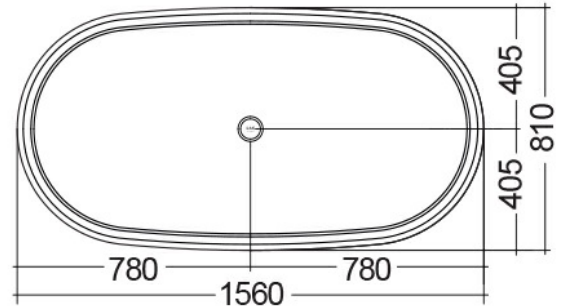

RAK-WASHINGTON - WTBT15681505 - MATT GREIGE

Bathtubs

RAK
CERAMICS

Technical specifications

Dimensions: 1560 x 810 mm

Weight: 91 Kg

Color: MATT BEIGE - 505

Suites: [RAK-WASHINGTON](#)

Code	Name
WTBT15681505	RAK-WASHINGTON COUNTER TOP BATHTUB - 156X81

Dimensions: All dimensions in mm tolerance $\pm 5\%$ for below 200mm and $\pm 3\%$ for above 200mm.

Note: Due to a continuing development programme to improve design and performance, the manufacturer reserves all rights to vary specifications without prior information.