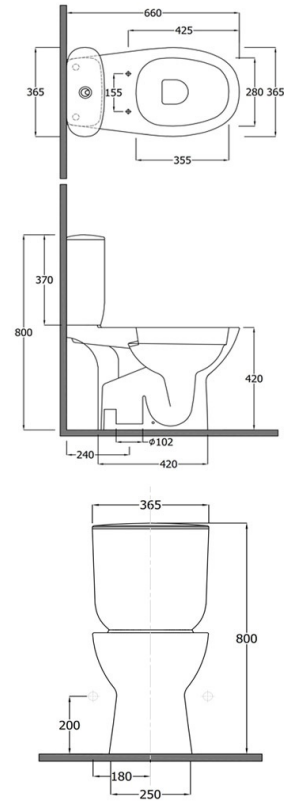

**RAK-MORNING | COMFORT HEIGHT 42CM**  
**Close Coupled | Water Closet**

**RAK**  
 CERAMICS

**TECHNICAL SPECIFICATIONS**

|                     |   |
|---------------------|---|
| Suite:              | RAK-MORNING   |
| Type:               | Close Coupled   |
| Dimensions:         | 660 x 365 mm  |
| Color:              | Alpine White  |
| Trap type:          | S Trap  |
| Trapway type:       | S trap  |
| Seat cover options: | Urea  |
| Bowl shape:         | Oval  |
| Flush Type:         | Dual Flush  |
| Flush Capacity:     | Compatible with 6/3L dual flushing, 4,5/3L dual flushing, in accordance with en997-type 1 |

| Code          | Name   |
|---------------|--|
| MORWT1800AWHA | MORNING WATER CLOSET TANK                                |
| MORWC1050AWHA | WATER CLOSET RIMLESS CLOSE COUPLED BACK OPEN S-TRAP 66CM |
| MORSC3901WH   | RAK-Morning Urea Soft Close Seat Cover                   |

Dimensions: All dimensions in mm. Tolerance of vitreous china & fireclay items:  $\pm 5\%$  for below 200mm and  $\pm 3\%$  for above 200mm; for all other items tolerance  $\pm 1\%$ . Note: Due to a continuing development program to improve design and performance, the manufacturer reserves all rights to vary specifications without prior information. Please note accessories are for photographic use only.