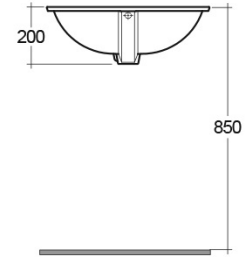

### TECHNICAL SPECIFICATIONS

Type:	Under Counter
Dimensions:	570 x 420 mm
Weight:	8 Kg
Color:	Alpine White
Shape of basin:	Oval
Overflow hole:	yes

Code	Name
OC04AWHA	ROSA WASH BASIN 57CM

Dimensions: All dimensions in mm. Tolerance of vitreous china & fireclay items:  $\pm 5\%$  for below 200mm and  $\pm 3\%$  for above 200mm; for all other items tolerance  $\pm 1\%$ . Note: Due to a continuing development program to improve design and performance, the manufacturer reserves all rights to vary specifications without prior information. Please note accessories are for photographic use only.