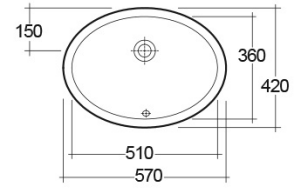

### TECHNICAL SPECIFICATIONS

Type:	Under Counter
Dimensions:	570 x 420 mm
Weight:	8 Kg
Color:	Alpine White
Shape of basin:	Oval
Overflow hole:	yes

Code	Name
OC04AWHA	ROSA WASH BASIN 57CM

Dimensions: All dimensions in mm. Tolerance of vitreous china & fireclay items:  $\pm 5\%$  for below 200mm and  $\pm 3\%$  for above 200mm; for all other items tolerance  $\pm 1\%$ . Note: Due to a continuing development program to improve design and performance, the manufacturer reserves all rights to vary specifications without prior information. Please note accessories are for photographic use only.