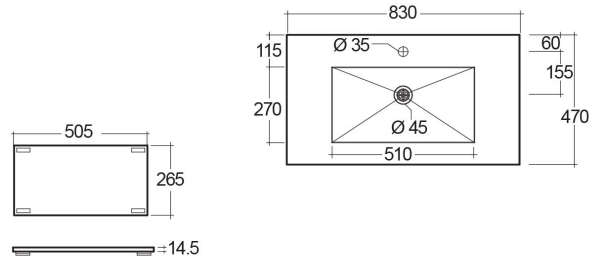

RAK-PRECIOUS - PREOC08347104A - BEHIND GREY

RAK
CERAMICS

Wash basin | Drop In

Technical specifications

Dimensions:	830 x 470 mm
Color:	Behind Grey - 104
Shape of basin:	Rectangle
Suites:	RAK-PRECIOUS

Code	Name
PRE0000000201A	Drain for RAK-Precious Counter and Drop in Wash Basins
PRE0000000200A	L-Brackets for RAK-Precious
PREOC08347104A	WASH BASIN DROP IN 83CM BEHIND GREY

Dimensions: All dimensions in mm tolerance $\pm 5\%$ for below 200mm and $\pm 3\%$ for above 200mm.

Note: Due to a continuing development programme to improve design and performance, the manufacturer reserves all rights to vary specifications without prior information.