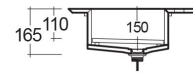

RAK-PRECIOUS - PREOC08347104A - BEHIND GREY

RAK
CERAMICS

Wash basin | Drop In

Technical specifications

Dimensions:	830 x 470 mm
Color:	Behind Grey - 104
Shape of basin:	Rectangle
Suites:	RAK-PRECIOUS

Code	Name
PRE0000000201A	Drain for RAK-Precious Counter and Drop in Wash Basins
PRE0000000200A	L-Brackets for RAK-Precious
PREOC08347104A	WASH BASIN DROP IN 83CM BEHIND GREY

Dimensions: All dimensions in mm tolerance $\pm 5\%$ for below 200mm and $\pm 3\%$ for above 200mm.

Note: Due to a continuing development programme to improve design and performance, the manufacturer reserves all rights to vary specifications without prior information.