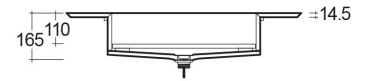

RAK-PRECIOUS - PREOC08347104A - BEHIND GREY

RAK
CERAMICS

Wash basin | Drop In

Technical specifications

Dimensions:	830 x 470 mm
Color:	Behind Grey - 104
Shape of basin:	Rectangle
Suites:	RAK-PRECIOUS

Code	Name
PRE0000000201A	Drain for RAK-Precious Counter and Drop in Wash Basins
PRE0000000200A	L-Brackets for RAK-Precious
PREOC08347104A	WASH BASIN DROP IN 83CM BEHIND GREY

Dimensions: All dimensions in mm tolerance $\pm 5\%$ for below 200mm and $\pm 3\%$ for above 200mm.

Note: Due to a continuing development programme to improve design and performance, the manufacturer reserves all rights to vary specifications without prior information.