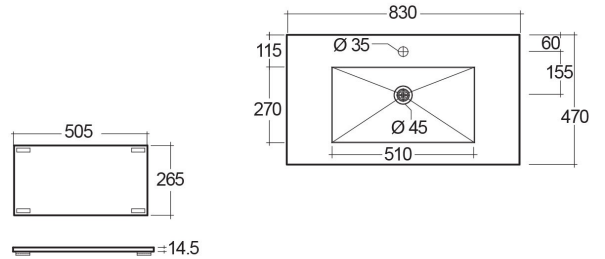

RAK-PRECIOUS - PREOC08347102A - TRAVERTINO IVORY

RAK
CERAMICS

Wash basin | Drop In

Technical specifications

Dimensions:	830 x 470 mm
Color:	Travertino Ivory - 102
Shape of basin:	Rectangle
Suites:	RAK-PRECIOUS

Code	Name
PRE0000000201A	Drain for RAK-Precious Counter and Drop in Wash Basins
PRE0000000200A	L-Brackets for RAK-Precious
PREOC08347102A	WASH BASIN DROP IN 83CM IVORY

Dimensions: All dimensions in mm tolerance $\pm 5\%$ for below 200mm and $\pm 3\%$ for above 200mm.