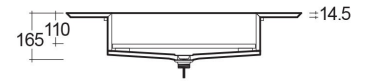

RAK-PRECIOUS - PREOC08347102A - TRAVERTINO IVORY

RAK
CERAMICS

Wash basin | Drop In

Technical specifications

Dimensions:	830 x 470 mm
Color:	Travertino Ivory - 102
Shape of basin:	Rectangle
Suites:	RAK-PRECIOUS

Code	Name
PRE0000000201A	Drain for RAK-Precious Counter and Drop in Wash Basins
PRE0000000200A	L-Brackets for RAK-Precious
PREOC08347102A	WASH BASIN DROP IN 83CM IVORY

Dimensions: All dimensions in mm tolerance $\pm 5\%$ for below 200mm and $\pm 3\%$ for above 200mm.