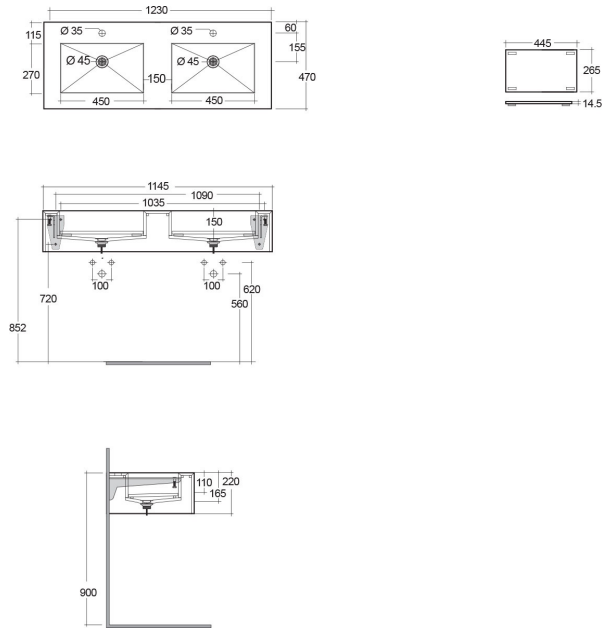

## Technical specifications

Dimensions:	1230 x 470 mm
Color:	Surface XL Cool Grey - 103
Shape of basin:	Rectangle
Suites:	<a href="#">RAK-PRECIOUS</a>

Code	Name
PRE0000000201A	Drain for RAK-Precious Counter and Drop in Wash Basins
PRE0000000200A	L-Brackets for RAK-Precious
PRECT12347103A	WASH BASIN WALL HUNG 63CM X 2 COOL GREY

Dimensions: All dimensions in mm tolerance  $\pm 5\%$  for below 200mm and  $\pm 3\%$  for above 200mm.

Note: Due to a continuing development programme to improve design and performance, the manufacturer reserves all rights to vary specifications without prior information.