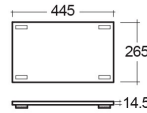

RAK-PRECIOUS - PRECT06347104A - BEHIND GREY

RAK
CERAMICS

Wash basin | Wall Hung

Technical specifications

Dimensions:	630 x 470 mm
Color:	Behind Grey - 104
Shape of basin:	Rectangle
Suites:	RAK-PRECIOUS

Code	Name
PRE0000000201A	Drain for RAK-Precious Counter and Drop in Wash Basins
PRE0000000200A	L-Brackets for RAK-Precious
PRECT06347104A	WASH BASIN WALL HUNG 63CM BEHIND GREY

Dimensions: All dimensions in mm tolerance $\pm 5\%$ for below 200mm and $\pm 3\%$ for above 200mm.

Note: Due to a continuing development programme to improve design and performance, the manufacturer reserves all rights to vary specifications without prior information.