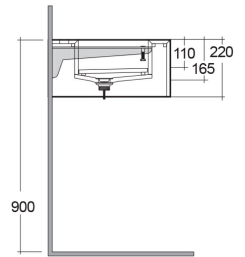

RAK-PRECIOUS - PRECT06347104A - BEHIND GREY

RAK
CERAMICS

Wash basin | Wall Hung

Technical specifications

Dimensions:	630 x 470 mm
Color:	Behind Grey - 104
Shape of basin:	Rectangle
Suites:	RAK-PRECIOUS

Code	Name
PRE0000000201A	Drain for RAK-Precious Counter and Drop in Wash Basins
PRE0000000200A	L-Brackets for RAK-Precious
PRECT06347104A	WASH BASIN WALL HUNG 63CM BEHIND GREY

Dimensions: All dimensions in mm tolerance $\pm 5\%$ for below 200mm and $\pm 3\%$ for above 200mm.

Note: Due to a continuing development programme to improve design and performance, the manufacturer reserves all rights to vary specifications without prior information.