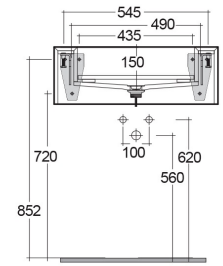

RAK-PRECIOUS - PRECT06347104A - BEHIND GREY

RAK
CERAMICS

Wash basin | Wall Hung

Technical specifications

Dimensions:	630 x 470 mm
Color:	Behind Grey - 104
Shape of basin:	Rectangle
Suites:	RAK-PRECIOUS

Code	Name
PRE0000000201A	Drain for RAK-Precious Counter and Drop in Wash Basins
PRE0000000200A	L-Brackets for RAK-Precious
PRECT06347104A	WASH BASIN WALL HUNG 63CM BEHIND GREY

Dimensions: All dimensions in mm tolerance $\pm 5\%$ for below 200mm and $\pm 3\%$ for above 200mm.

Note: Due to a continuing development programme to improve design and performance, the manufacturer reserves all rights to vary specifications without prior information.