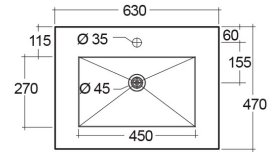

RAK-PRECIOUS - PRECT06347104A - BEHIND GREY

RAK
CERAMICS

Wash basin | Wall Hung

Technical specifications

Dimensions:	630 x 470 mm
Color:	Behind Grey - 104
Shape of basin:	Rectangle
Suites:	RAK-PRECIOUS

Code	Name
PRE0000000201A	Drain for RAK-Precious Counter and Drop in Wash Basins
PRE0000000200A	L-Brackets for RAK-Precious
PRECT06347104A	WASH BASIN WALL HUNG 63CM BEHIND GREY

Dimensions: All dimensions in mm tolerance $\pm 5\%$ for below 200mm and $\pm 3\%$ for above 200mm.

Note: Due to a continuing development programme to improve design and performance, the manufacturer reserves all rights to vary specifications without prior information.