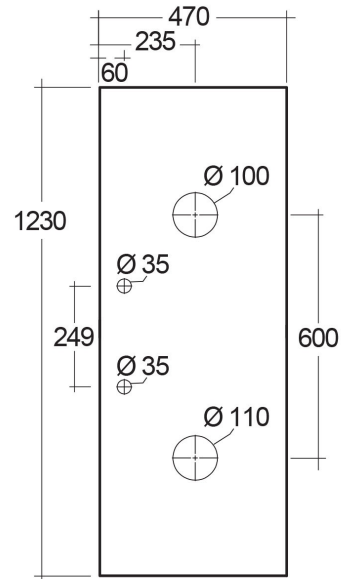

RAK-PRECIOUS - PRESL12347105C - UNI DARK BLACK COUNTER TOP SLAB - CUT TYPE C

RAK
CERAMICS

Technical specifications

Dimensions: 1230 x 470 mm

Color: Uni Dark Black - 105

Code:

Suites: [RAK-PRECIOUS](#)

Code	Name
PRESL12347105C	COUNTER TOP SLAB 105-UNI DARK BLACK 120 CM - FOR ROUND WASHBASINS

Dimensions: All dimensions in mm tolerance $\pm 5\%$ for below 200mm and $\pm 3\%$ for above 200mm.

Note: Due to a continuing development programme to improve design and performance, the manufacturer reserves all rights to vary specifications without prior information.