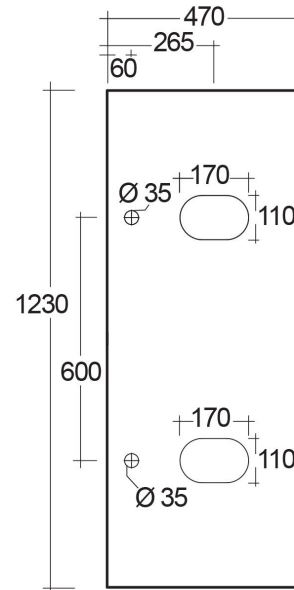

RAK-PRECIOUS - PRESL12347104A - BEHIND GREY COUNTER TOP SLAB - CUT TYPE A

RAK
CERAMICS

Technical specifications

Dimensions: 1230 x 470 mm

Color: Uni Dark Black - 105

Code:

Suites: [RAK-PRECIOUS](#)

Code	Name
PRESL12347104A	COUNTER TOP SLAB 104-BEHIND GREY 120 CM - FOR RECTANGLE WASHBASINS

Dimensions: All dimensions in mm tolerance $\pm 5\%$ for below 200mm and $\pm 3\%$ for above 200mm.

Note: Due to a continuing development programme to improve design and performance, the manufacturer reserves all rights to vary specifications without prior information.