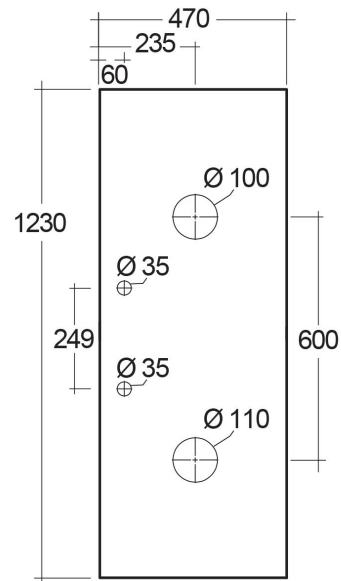

RAK-PRECIOUS - PRESL12347102C - TRAVERTINO

COUNTER TOP SLAB - CUT TYPE C

RAK
CERAMICS

Technical specifications

Dimensions: 1230 x 470 mm

Color: Travertino Ivory - 102

Code:

Suites: [RAK-PRECIOUS](#)

Code	Name
PRESL12347102C	COUNTER TOP SLAB 102-NEW TRAVERTINO 120 CM - FOR ROUND WASHBASINS

Dimensions: All dimensions in mm tolerance $\pm 5\%$ for below 200mm and $\pm 3\%$ for above 200mm.

Note: Due to a continuing development programme to improve design and performance, the manufacturer reserves all rights to vary specifications without prior information.