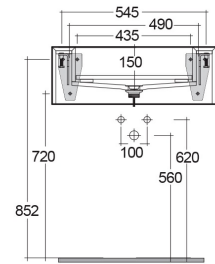

## Technical specifications

Dimensions: 630 x 470 mm

Color: Behind Grey - 104

Shape of basin: Rectangle

Suites: [RAK-PRECIOUS](#)

Code	Name
PRE0000000201A	Drain for RAK-Precious Counter and Drop in Wash Basins
PRE0000000200A	L-Brackets for RAK-Precious
PRECT06347104A	WASH BASIN WALL HUNG 63CM BEHIND GREY

Dimensions: All dimensions in mm tolerance  $\pm 5\%$  for below 200mm and  $\pm 3\%$  for above 200mm.

Note: Due to a continuing development programme to improve design and performance, the manufacturer reserves all rights to vary specifications without prior information.