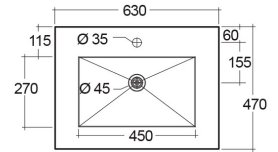

## Technical specifications

Dimensions: 630 x 470 mm

Color: Behind Grey - 104

Shape of basin: Rectangle

Suites: [RAK-PRECIOUS](#)

Code	Name
PRE0000000201A	Drain for RAK-Precious Counter and Drop in Wash Basins
PRE0000000200A	L-Brackets for RAK-Precious
PRECT06347104A	WASH BASIN WALL HUNG 63CM BEHIND GREY

Dimensions: All dimensions in mm tolerance  $\pm 5\%$  for below 200mm and  $\pm 3\%$  for above 200mm.

Note: Due to a continuing development programme to improve design and performance, the manufacturer reserves all rights to vary specifications without prior information.