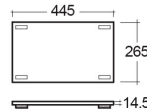

## Technical specifications

Dimensions: 630 x 470 mm

Color: Behind Grey - 104

Shape of basin: Rectangle

Suites: [RAK-PRECIOUS](#)

Code	Name
PRE0000000201A	Drain for RAK-Precious Counter and Drop in Wash Basins
PRE0000000200A	L-Brackets for RAK-Precious
PRECT06347104A	WASH BASIN WALL HUNG 63CM BEHIND GREY

Dimensions: All dimensions in mm tolerance  $\pm 5\%$  for below 200mm and  $\pm 3\%$  for above 200mm.

Note: Due to a continuing development programme to improve design and performance, the manufacturer reserves all rights to vary specifications without prior information.