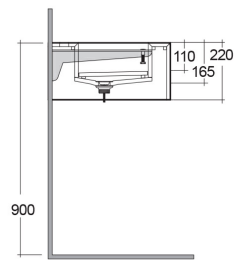

## Technical specifications

Dimensions: 630 x 470 mm

Color: Behind Grey - 104

Shape of basin: Rectangle

Suites: [RAK-PRECIOUS](#)

Code	Name
PRE0000000201A	Drain for RAK-Precious Counter and Drop in Wash Basins
PRE0000000200A	L-Brackets for RAK-Precious
PRECT06347104A	WASH BASIN WALL HUNG 63CM BEHIND GREY

Dimensions: All dimensions in mm tolerance  $\pm 5\%$  for below 200mm and  $\pm 3\%$  for above 200mm.

Note: Due to a continuing development programme to improve design and performance, the manufacturer reserves all rights to vary specifications without prior information.