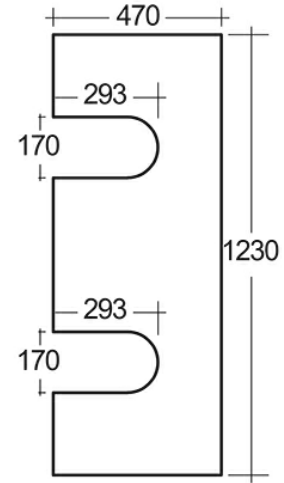

**RAK-PRECIOUS - PRESL12347100E -
CARRARA
COUNTER TOP SLAB - CUT TYPE E**

RAK
CERAMICS

Technical specifications

Dimensions: 1230 x 470 mm

Color: Carrara - 100

Code:

Suites: [RAK-PRECIOUS](#)

Code	Name
PRESL12347100E	COUNTER TOP SLAB 100-CARRARA 120 CM - FOR RAK-SENSATION WASHBASINS

Dimensions: All dimensions in mm tolerance $\pm 5\%$ for below 200mm and $\pm 3\%$ for above 200mm.
 Note: Due to a continuing development programme to improve design and performance, the manufacturer reserves all rights to vary specifications without prior information.
 Please note accessories are for photographic use only.