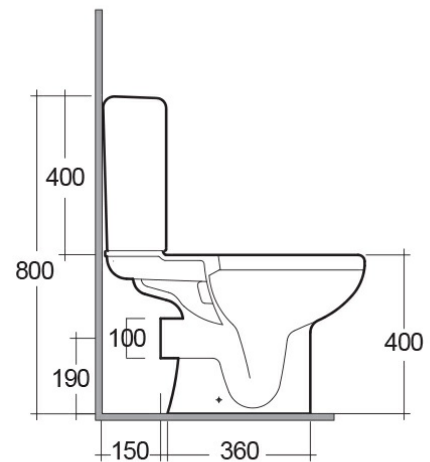

RAK-Orient

Close Coupled | Water Closet

RAK
CERAMICS

Technical specifications

Dimensions: 665 x 380 mm

Weight: 31 Kg

Color: Alpine White, Ivory

Trap type: P trap

Trapway type: Concealed

Seat cover options: ABS AND UREA

Bowl shape: Oval

Soft close: yes

Dual flush: yes

Suites: [RAK-ORIENT](#)

Dimensions: All measurements are in millimeters and are subject to normal manufacturing variations.
Note: Due to a continuing development programme to improve design and performance, the manufacturer reserves all rights to vary specifications without prior information.
Please note accessories are for photographic use only.