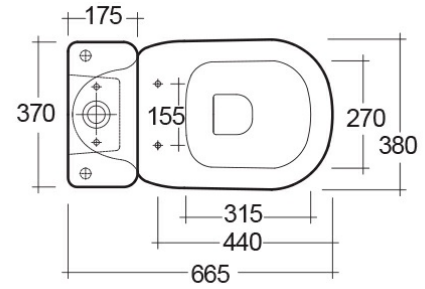

RAK-Orient

Close Coupled | Water Closet

RAK
CERAMICS

Technical specifications

Dimensions: 665 x 380 mm

Weight: 31 Kg

Color: Alpine White, Ivory

Trap type: P trap

Trapway type: Concealed

Seat cover options: ABS AND UREA

Bowl shape: Oval

Soft close: yes

Dual flush: yes

Suites: [RAK-ORIENT](#)

Dimensions: All measurements are in millimeters and are subject to normal manufacturing variations.
Note: Due to a continuing development programme to improve design and performance, the manufacturer reserves all rights to vary specifications without prior information.
Please note accessories are for photographic use only.