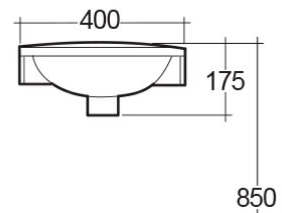

### Technical specifications

Dimensions:	400 x 247 mm
Weight:	6 Kg
Color:	Alpine White, Ivory
Shape of basin:	Round
Overflow hole:	yes

Dimensions: All measurements are in millimeters and are subject to normal manufacturing variations.  
Note: Due to a continuing development programme to improve design and performance, the manufacturer reserves all rights to vary specifications without prior information.  
Please note accessories are for photographic use only.