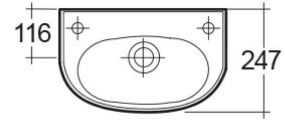

### Technical specifications

Dimensions:	400 x 247 mm
Weight:	6 Kg
Color:	Alpine White, Ivory
Shape of basin:	Round
Overflow hole:	yes

Dimensions: All measurements are in millimeters and are subject to normal manufacturing variations.  
Note: Due to a continuing development programme to improve design and performance, the manufacturer reserves all rights to vary specifications without prior information.  
Please note accessories are for photographic use only.