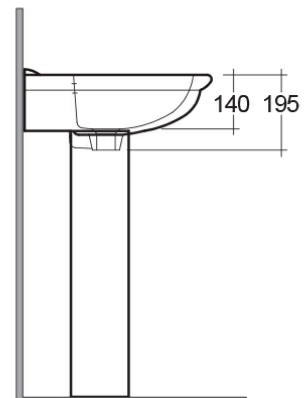

RAK-Karla

Wash basin | Pedestal

RAK
CERAMICS

Technical specifications

Dimensions:	600 x 485 mm
Weight:	26 Kg
Color:	Alpine White, Ivory
Shape of basin:	Oval
Overflow hole:	yes
Suites:	RAK-KARLA

Dimensions: All measurements are in millimeters and are subject to normal manufacturing variations.
Note: Due to a continuing development programme to improve design and performance, the manufacturer reserves all rights to vary specifications without prior information.
Please note accessories are for photographic use only.