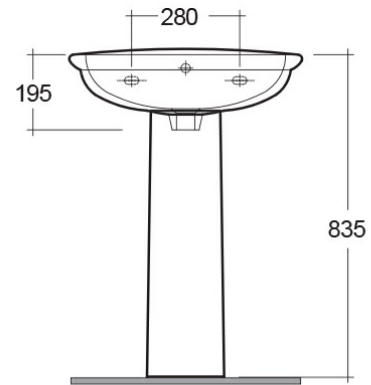

RAK-Karla

Wash basin | Pedestal

RAK
CERAMICS

Technical specifications

Dimensions:	600 x 485 mm
Weight:	26 Kg
Color:	Alpine White, Ivory
Shape of basin:	Oval
Overflow hole:	yes
Suites:	RAK-KARLA

Dimensions: All measurements are in millimeters and are subject to normal manufacturing variations.
Note: Due to a continuing development programme to improve design and performance, the manufacturer reserves all rights to vary specifications without prior information.
Please note accessories are for photographic use only.