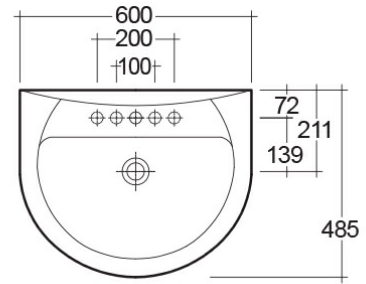

RAK-Karla

Wash basin | Pedestal

RAK
CERAMICS

Technical specifications

Dimensions:	600 x 485 mm
Weight:	26 Kg
Color:	Alpine White, Ivory
Shape of basin:	Oval
Overflow hole:	yes
Suites:	RAK-KARLA

Dimensions: All measurements are in millimeters and are subject to normal manufacturing variations.
Note: Due to a continuing development programme to improve design and performance, the manufacturer reserves all rights to vary specifications without prior information.
Please note accessories are for photographic use only.