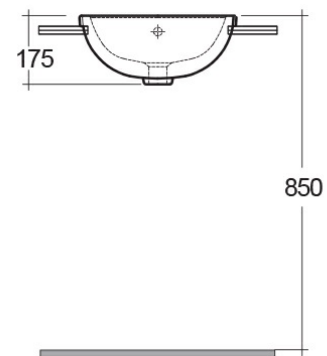

RAK-Compact

Wash basin | Semi Recessed

RAK
CERAMICS

Technical specifications

Dimensions: 400 x 325 mm

Weight: 7 Kg

Color: Alpine White

Shape of basin: Oval

Overflow hole: yes

Suites: [RAK-COMPACT](#)

Dimensions: All measurements are in millimeters and are subject to normal manufacturing variations.
Note: Due to a continuing development programme to improve design and performance, the manufacturer reserves all rights to vary specifications without prior information.
Please note accessories are for photographic use only.