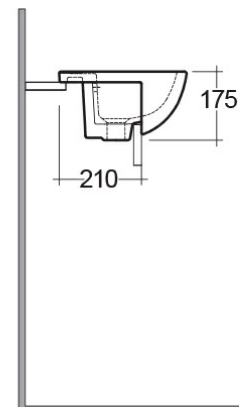

RAK-Compact

Wash basin | Semi Recessed

RAK
CERAMICS

Technical specifications

Dimensions: 400 x 325 mm

Weight: 7 Kg

Color: Alpine White

Shape of basin: Oval

Overflow hole: yes

Suites: [RAK-COMPACT](#)

Dimensions: All measurements are in millimeters and are subject to normal manufacturing variations.
Note: Due to a continuing development programme to improve design and performance, the manufacturer reserves all rights to vary specifications without prior information.
Please note accessories are for photographic use only.