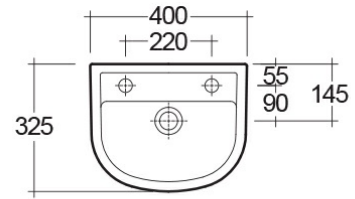

RAK-Compact

Wash basin | Semi Recessed

RAK
CERAMICS

Technical specifications

Dimensions: 325 x 400 mm

Weight: 7 Kg

Color: Alpine White

Shape of basin: Oval

Overflow hole: yes

Suites: [RAK-COMPACT](#)

Dimensions: All measurements are in millimeters and are subject to normal manufacturing variations.
Note: Due to a continuing development programme to improve design and performance, the manufacturer reserves all rights to vary specifications without prior information.
Please note accessories are for photographic use only.