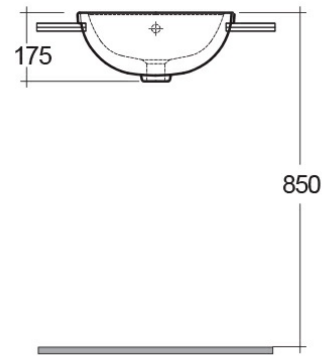

RAK-Compact

Wash basin | Semi Recessed

RAK
CERAMICS

Technical specifications

Dimensions: 325 x 400 mm

Weight: 7 Kg

Color: Alpine White

Shape of basin: Oval

Overflow hole: yes

Suites: [RAK-COMPACT](#)

Dimensions: All measurements are in millimeters and are subject to normal manufacturing variations.
Note: Due to a continuing development programme to improve design and performance, the manufacturer reserves all rights to vary specifications without prior information.
Please note accessories are for photographic use only.