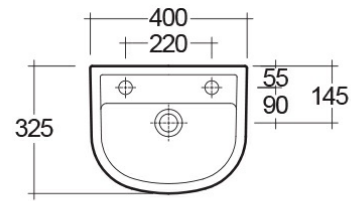

RAK-Compact

Wash basin | Semi Recessed

RAK
CERAMICS

Technical specifications

Dimensions: 400 x 325 mm

Weight: 7 Kg

Color: Alpine White

Shape of basin: Oval

Overflow hole: yes

Suites: [RAK-COMPACT](#)

Dimensions: All measurements are in millimeters and are subject to normal manufacturing variations.
Note: Due to a continuing development programme to improve design and performance, the manufacturer reserves all rights to vary specifications without prior information.
Please note accessories are for photographic use only.