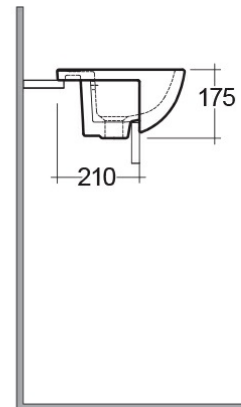

RAK-Compact

Wash basin | Semi Recessed

RAK
CERAMICS

Technical specifications

Dimensions: 325 x 400 mm

Weight: 7 Kg

Color: Alpine White

Shape of basin: Oval

Overflow hole: yes

Suites: [RAK-COMPACT](#)

Dimensions: All measurements are in millimeters and are subject to normal manufacturing variations.
Note: Due to a continuing development programme to improve design and performance, the manufacturer reserves all rights to vary specifications without prior information.
Please note accessories are for photographic use only.