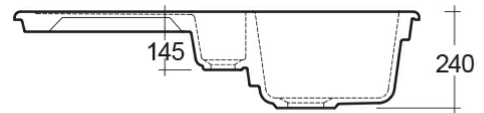

RAK-Mikusa

Drop In | Kitchen Sink

RAK
CERAMICS

Technical specifications

Dimensions: 1010 x 510 mm

Weight: 29 Kg

Color: Alpine White

Cleaner box: yes

Vanity space: yes

Dimensions: All measurements are in millimeters and are subject to normal manufacturing variations.
Note: Due to a continuing development programme to improve design and performance, the manufacturer reserves all rights to vary specifications without prior information.
Please note accessories are for photographic use only.