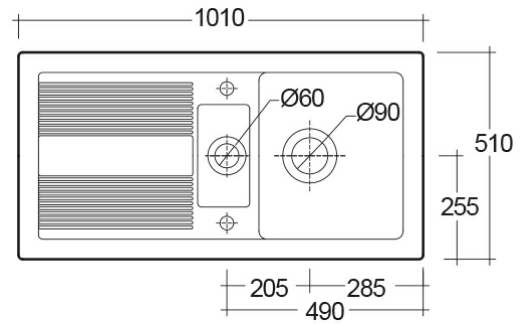

RAK-Mikusa

Drop In | Kitchen Sink

RAK
CERAMICS

Technical specifications

Dimensions: 1010 x 510 mm

Weight: 29 Kg

Color: Alpine White

Cleaner box: yes

Vanity space: yes

Dimensions: All measurements are in millimeters and are subject to normal manufacturing variations.
Note: Due to a continuing development programme to improve design and performance, the manufacturer reserves all rights to vary specifications without prior information.
Please note accessories are for photographic use only.