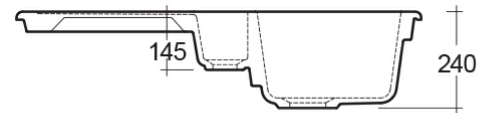

RAK-Mikusa

Drop In | Kitchen Sink

RAK
CERAMICS

Technical specifications

Dimensions: 1010 x 510 mm

Weight: 29 Kg

Color: Alpine White

Cleaner box: yes

Vanity space: yes

Dimensions: All measurements are in millimeters and are subject to normal manufacturing variations.
Note: Due to a continuing development programme to improve design and performance, the manufacturer reserves all rights to vary specifications without prior information.
Please note accessories are for photographic use only.