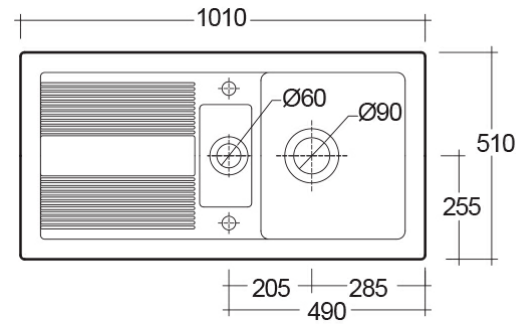

RAK-Mikusa

Drop In | Kitchen Sink

RAK
CERAMICS

Technical specifications

Dimensions: 1010 x 510 mm

Weight: 29 Kg

Color: Alpine White

Cleaner box: yes

Vanity space: yes

Dimensions: All measurements are in millimeters and are subject to normal manufacturing variations.
Note: Due to a continuing development programme to improve design and performance, the manufacturer reserves all rights to vary specifications without prior information.
Please note accessories are for photographic use only.